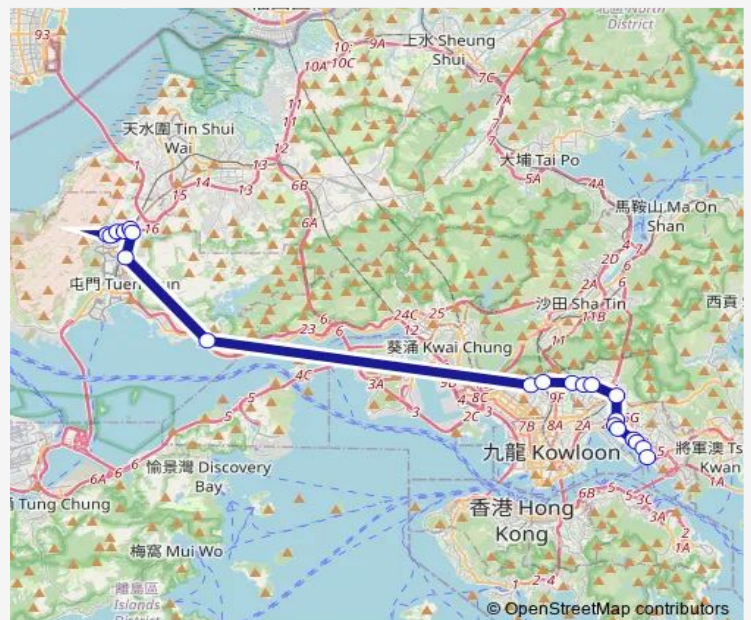

[Ctb] WO TIN Estate|[Kmb] WO TIN Estate|[Lrtfeeder] WO TIN Estate|[Lwb] WO TIN Estate

[Ctb] Novo Land, YAN PO Road|[Kmb] Novo Land|[Lrtfeeder] Ching TIN Estate|[Lwb] Novo Land

[Ctb] TSZ TIN Tuen, YAN PO Road|[Kmb] TSZ TIN Tsuen|[Lrtfeeder] TSZ TIN Tuen|[Lwb] TSZ TIN Tsuen

[Ctb] YAN TIN Estate, Tsing LUN Road|[Kmb] YAN TIN Estate|[Lrtfeeder] YAN TIN Estate|[Lwb] YAN TIN Estate

[Ctb] NG LAU Road, Tsing LUN Road|[Kmb] NG LAU Road|[Lwb] NG LAU Road

[Ctb] FU Tei, Tuen MUN Road|[Kmb] FU Tei

[Ctb] Hung Kiu, Tuen MUN Road|[Kmb] Hung Kiu|[Lrtfeeder] Hung Kiu|[Lwb] Hung Kiu

[Ctb] Tuen MUN Road BUS-BUS Interchange, Tuen MUN Road|[Kmb] Tuen MUN Road Interchange|[Kmb] Tuen MUN Road Interchange

[Ctb] Beacon Heights, Lung Cheung Road|[Kmb] Beacon Heights

[Ctb] Phoenix House, Lung Cheung Road|[Kmb] Phoenix House

[Ctb] TIN MA Court, Lung Cheung Road|[Kmb] TIN MA Court

Route schedule

[Ctb] Ching TIN Estate|[Kmb] Ching TIN Estate|[Lrtfeeder] YAN PO Road Public Transport Interchange|[Lwb] Ching TIN Estate — [Ctb] Kwun Tong Ferry Pier|[Kmb] Kwun Tong Ferry (Alighting Stop)

Monday	06:30-08:05
Tuesday	06:30-08:05
Wednesday	06:30-08:05
Thursday	06:30-08:05
Friday	06:30-08:05
Saturday	—
Sunday	—

Route info

Direction: [Ctb] Ching TIN Estate|[Kmb] Ching TIN Estate|[Lrtfeeder] YAN PO Road Public Transport Interchange|[Lwb] Ching TIN Estate

Stops: 22

Trip Duration: 1 hour 19 min