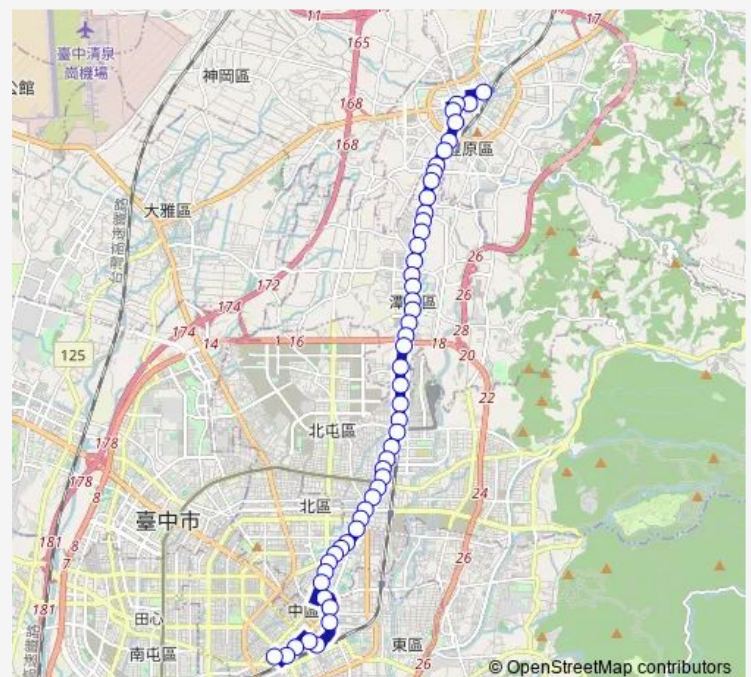

Tc_中山潭子街口

Tc_中山圓通南路口

Tc_中山合作街口

Route schedule

Tc_豐原 — Tc_光明國中(公館路46巷)

Monday 05:05-22:40

Tuesday 05:05-22:40

Wednesday 05:05-22:40

Thursday 05:05-22:40

Friday 05:05-22:40

Saturday 05:30-22:40

Sunday 05:30-22:40

Route info

Direction: Tc_豐原

Stops: 51

Trip Duration: 0 hour 53 min