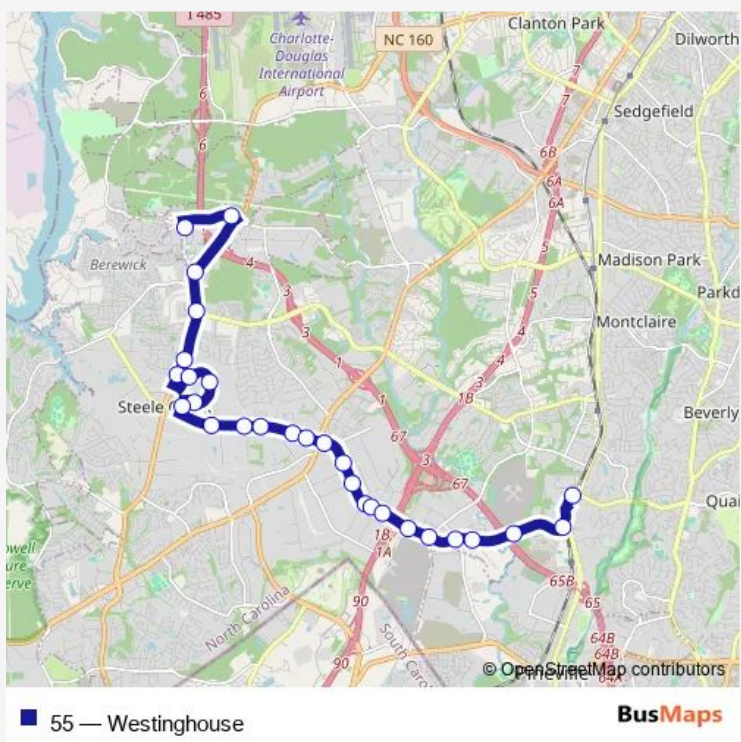

Bus 55 Westinghouse

[Go to website](#)

Direction
 Sharon Road West Station — Outlets Bv & Designer Dr
 30 stops
[Open route schedule](#)

- Sharon Road West Station
- Crump Rd & Westinghouse Blvd
- Westinghouse Blvd & Old Nations Ford Rd
- Westinghouse Blvd & Culp Rd
- Westinghouse Blvd & Downs Rd
- Westinghouse Blvd & Nations Ford Rd
- Westinghouse Blvd & Texland Blvd
- Westinghouse Blvd & I-77
- Westinghouse Blvd & Granite St
- Westinghouse Blvd @ 1200
- Westinghouse Blvd & Cordage St
- Westinghouse Blvd & South Commerce Blvd
- Westinghouse Blvd & Tryon St
- Westinghouse Blvd & Tryon St
- Westinghouse Blvd & D Ducks Ln
- Westinghouse Blvd & Forsyth Park Dr
- Westinghouse Blvd & Fruehauf Dr
- Westinghouse Blvd @ 3550
- Westinghouse Commons Dr & Westinghouse Blvd
- Westlake Dr @ 11025
- Westlake Dr @ 10601

Route schedule
 Sharon Road West Station — Outlets Bv & Designer Dr

| | |
|-----------|-------------|
| Monday | 06:20-21:49 |
| Tuesday | 06:20-21:49 |
| Wednesday | 06:20-21:49 |
| Thursday | 06:20-21:49 |
| Friday | 06:20-21:49 |
| Saturday | 06:20-21:49 |
| Sunday | 08:28-20:29 |

Route info
 Direction: Sharon Road West Station
 Stops: 30
 Trip Duration: 0 hour 30 min

Westlake Dr @ 10415

Westlake Dr @ 10301

Steele Creek Rd & Leighann Wood Ln

Steele Creek Rd & Branch Bend Ln

Steele Creek Rd & Collingham Dr

Thursday 06:40-22:26

Friday 06:40-22:26

Saturday 06:40-22:26

Sunday 08:58-20:57

Route info

Direction: Outlets Bv & Designer Dr

Stops: 28

Trip Duration: 0 hour 31 min