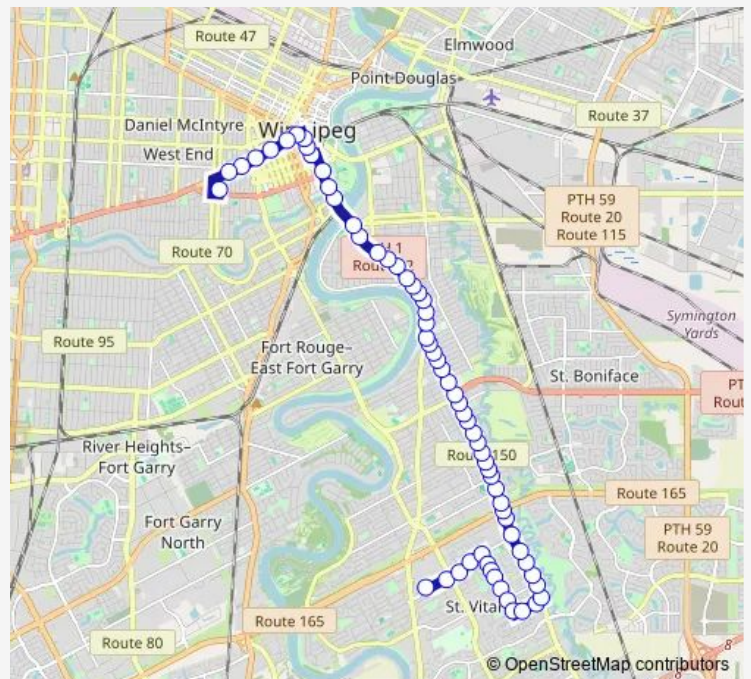

# Bus 55 St. Anne's

[Go to website](#)

**Direction**  
 Northbound Sherbrook at Broadway North — Eastbound St Vital Centre Terminal at St. Vital Centre (55 via Meadowood)  
 60 stops  
[Open route schedule](#)

- Northbound Sherbrook at Broadway North
- Eastbound Portage at Langside
- Eastbound Portage at Balmoral (U of Winnipeg)
- Eastbound Portage at Vaughan (The Bay)
- Eastbound Portage at Edmonton (Portage Place)
- Eastbound Portage at Donald (Canada Life Centre)
- Eastbound Portage at Fort
- Southbound Main at Pioneer
- Southbound Main at St. Mary
- Southbound Main at Broadway (Union Station)
- Southbound Main at Assiniboine
- Southbound Queen Elizabeth at Stradbrook
- Southbound St Mary's at Marion
- Southbound St Mary's at Walmer
- Southbound St Mary's at Tache
- Southbound St Mary's at Highfield
- Southbound St Mary's at Coniston
- Southbound St Mary's at Lyndale
- Southbound St Mary's at Carriere
- Southbound St Mary's at Fifth

**Route schedule**

Northbound Sherbrook at Broadway North — Eastbound St Vital Centre Terminal at St. Vital Centre (55 via Meadowood)

Monday	05:39-01:31 <sup>+1</sup>
Tuesday	05:39-01:31 <sup>+1</sup>
Wednesday	05:39-01:31 <sup>+1</sup>
Thursday	05:39-01:31 <sup>+1</sup>
Friday	05:39-01:31 <sup>+1</sup>
Saturday	05:55-01:31 <sup>+1</sup>
Sunday	06:55-23:30

**Route info**

Direction: Northbound Sherbrook at Broadway North  
 Stops: 60  
 Trip Duration: 0 hour 36 min

55 — St. Anne's

Southbound St Mary's at Morier

Southbound St Mary's at Vivian

Southbound St Anne's at St. Mary's