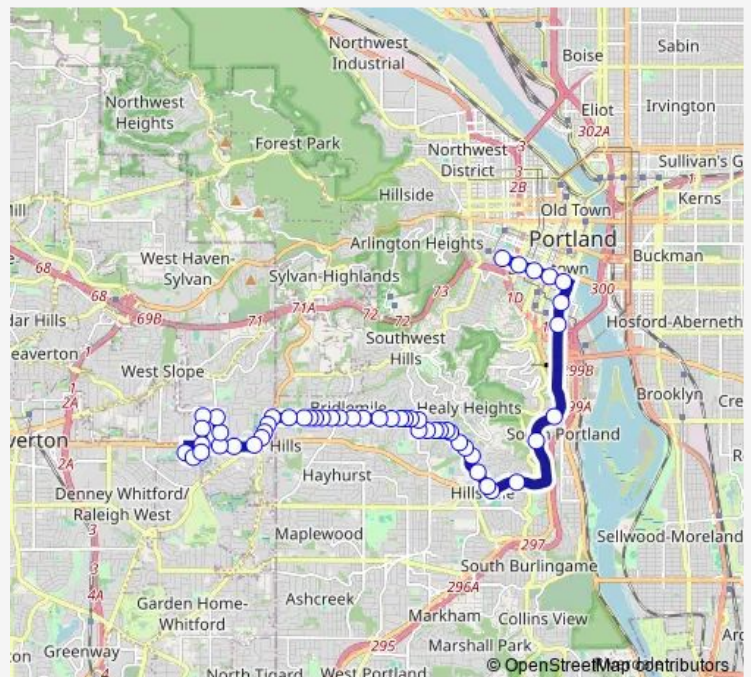

### Direction

SW Columbia & 16th — SW Apple Way & Laurelwood

52 stops

[Open route schedule](#)

- SW Columbia & 16th
- SW Columbia & 12th
- SW Columbia & Park Ave
- SW Columbia between 5th & 4th
- SW Columbia & 1st
- SW Naito Parkway & Harrison
- SW Naito Parkway & Sheridan
- SW Barbur & Hamilton
- 4900 Block SW Barbur
- SW Capitol & Terwilliger
- SW Capitol & Sunset
- 1500 Block SW Sunset Blvd
- SW Sunset Blvd & 18th Dr
- SW Sunset Blvd & Boundary
- SW Sunset Blvd & Mitchell
- SW Sunset Blvd & Richardson
- SW Sunset Blvd & 19th
- SW Sunset Blvd & 26th Dr
- SW Sunset Blvd & 27th
- SW Sunset Blvd & 29th
- SW Sunset Blvd & 31st Dr

### Route schedule

SW Columbia & 16th — SW Apple Way & Laurelwood

Monday	15:25
Tuesday	15:25
Wednesday	15:25
Thursday	15:25
Friday	15:25
Saturday	—
Sunday	—

### Route info

Direction: SW Columbia & 16th

Stops: 52

Trip Duration: 0 hour 41 min

55 — Hamilton

BusMaps

SW Sunset Blvd & Dosch

SW Dosch & Hamilton

## Route info

Direction: SW Apple Way &amp; Laurelwood

Stops: 49

Trip Duration: 0 hour 39 min

SW Hamilton & 34th

SW Hamilton & Dosch

SW Sunset Blvd & Dosch

SW Sunset Blvd & 31st Dr