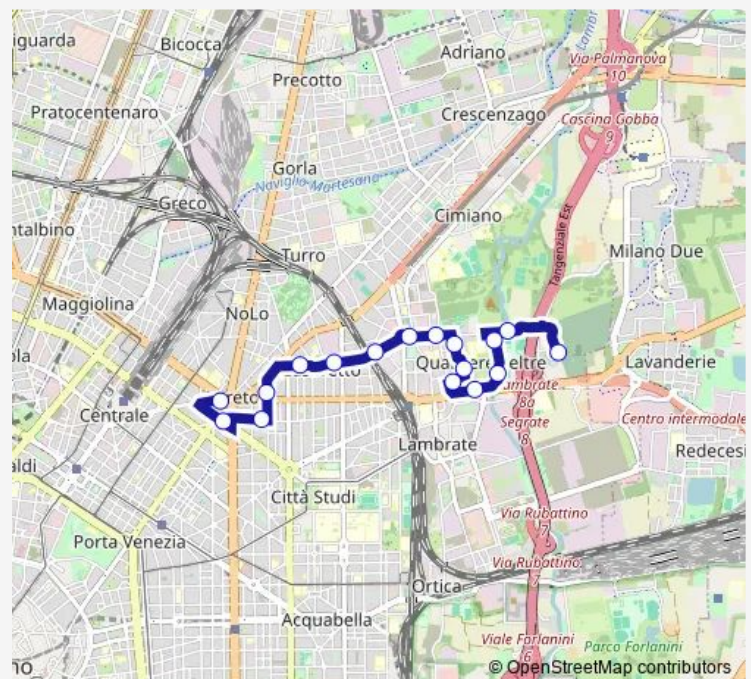

l.go gemito

via teodosio via casoretto

p.za durante

via porpora via lulli

p.za aspromonte

loreto m1 m2

loreto m1 m2

Route schedule

cimitero di lambrate — loreto m1 m2

Monday 06:10-21:30

Tuesday 06:10-21:30

Wednesday 06:10-21:30

Thursday 06:10-21:30

Friday 06:10-21:30

Saturday 06:10-21:30

Sunday 06:10-21:30

Route info

Direction: cimitero di lambrate

Stops: 17

Trip Duration: 0 hour 25 min

■ 55 — cim. lambrate - loreto

Direction

udine m2 — via rombon (sacro cuore)

6 stops

[Open route schedule](#)

udine m2

via feltre via crescenzago

via pisani dossi via feltre

via pisani dossi via crescenzago

via rombon via passo rolle

via rombon (sacro cuore)

Route schedule