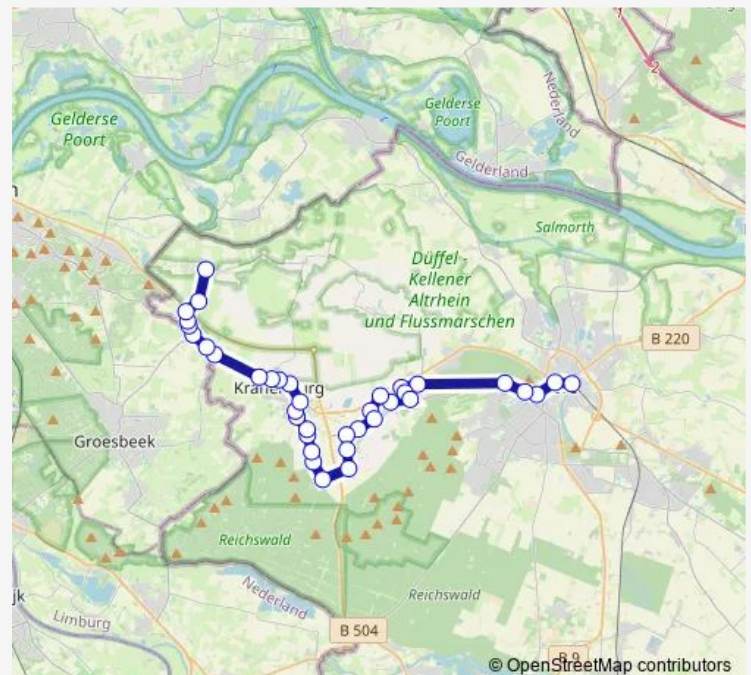

Route schedule

Kranenburg Zyfflich Kirche — Kleve Bahnhof

Monday	07:29-17:38
Tuesday	07:29-17:38
Wednesday	07:29-17:38
Thursday	07:29-17:38
Friday	07:29-17:38
Saturday	—
Sunday	—

Route info

Direction: Kranenburg Zyfflich Kirche

Stops: 37

Trip Duration: 0 hour 51 min

Kranenburg Reithalle

Kranenburg Schotth. Sportplatz

Kranenburg Schottheide

Kranenburg Kuhstraße

Kranenburg Schwarzwasser

Kranenburg Spechtbaumstr.

Tuesday 06:33-20:33

Wednesday 06:33-20:33

Thursday 06:33-20:33

Friday 06:33-20:33

Saturday 08:33-20:33

Sunday 11:33-19:33

Route info

Direction: Kleve Bahnhof

Kranenburg Altes Zollamt

Kranenburg Wyler Schulweg

Kranenburg Hülsmann

Kranenburg Wyler Hauptstraße

Kranenburg Hendricks

Kranenburg Zyfflich Kirche

55 Bus time schedules and route maps are available in an offline PDF at busmaps.com. Use the busmaps.com website to see live bus times, train schedule or subway schedule, and step-by-step directions for all public transit in Kleve