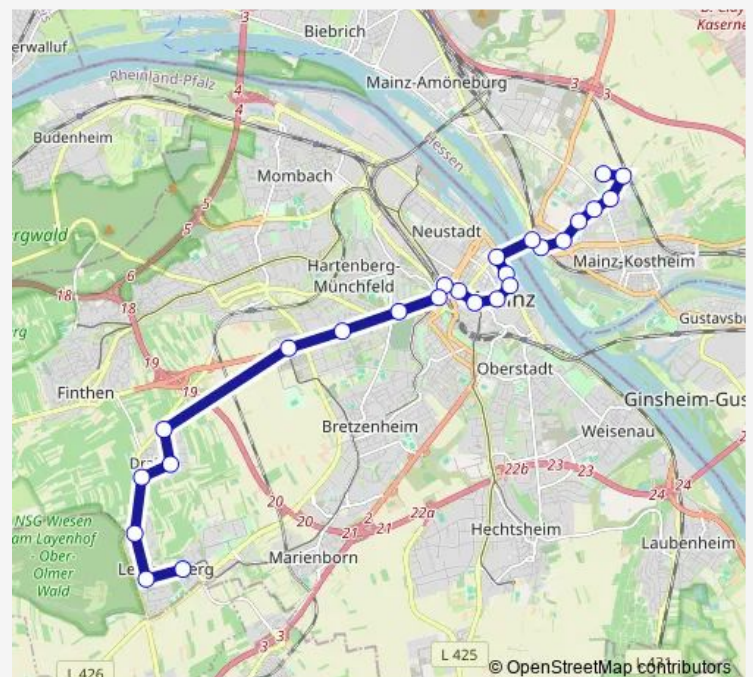

Saturday —

Sunday —

Route info

Direction: Lerchenberg, Hindemithstr.

Stops: 11

Trip Duration: 0 hour 23 min

Direction

Wiesbaden-Mainz-Kastel Krautgärten — Mainz, Hauptbahnhof

15 stops

[Open route schedule](#)

Wiesbaden-Mainz-Kastel Krautgärten

Wiesbaden-Mainz-Kastel Römerstraße

Wiesbaden-Mainz-Kastel Ratsherrenweg

Wiesbaden-Mainz-Kastel Steinern Straße/Wleusch

Wiesbaden-Mainz-Kastel Glacisweg

Thursday 08:41-09:11

Friday 08:41-09:11

Saturday —

Sunday —

Route info

Direction: Lerchenberg, Hindemithstr.

Stops: 16

Trip Duration: 0 hour 32 min

Saturday —

Sunday —

Route info

Direction: Lerchenberg, Hindemithstr.

Stops: 24

Trip Duration: 0 hour 43 min

55 Bus time schedules and route maps are available in an offline PDF at busmaps.com. Use the busmaps.com website to see live bus times, train schedule or subway schedule, and step-by-step directions for all public transit in Mainz