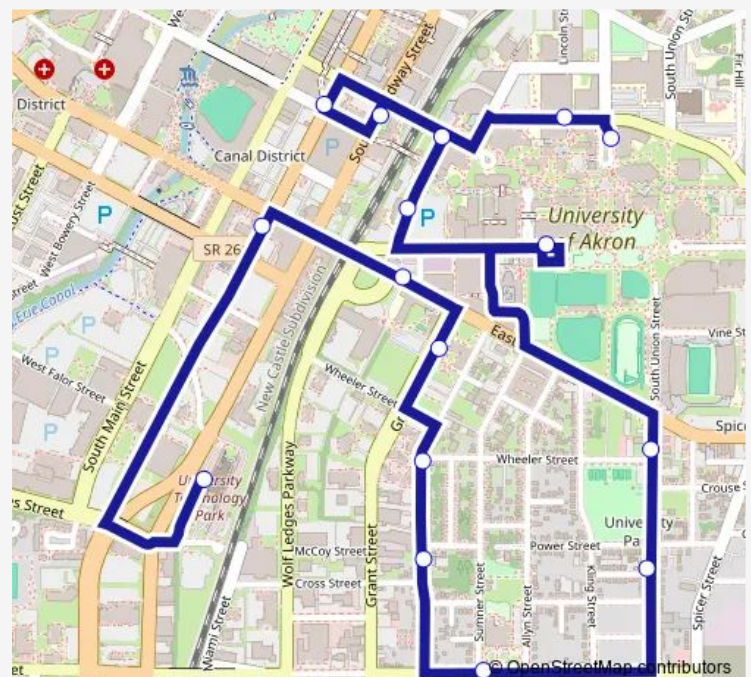

Sherman & Power St

Sherman St & Wheeler St

South Hall

E. Exchange St & Arc Dr

S. High St & Exchange St

RKP Transit Center

Route schedule

S. College St @ UA Arts & Sciences — RKP Transit Center

Monday 07:30-23:30

Tuesday 07:30-23:30

Wednesday 07:30-23:30

Thursday 07:30-23:30

Friday 07:30-23:30

Saturday —

Sunday —

Route info

Direction: S. College St @ UA Arts & Sciences

Stops: 16

Trip Duration: 0 hour 19 min

55 — ROO Express

Direction

RKP Transit Center — S. College St @ UA Arts & Sciences

27 stops

[Open route schedule](#)

Saturday —

Sunday —

Route info

Direction: RKP Transit Center

Stops: 27

Trip Duration: 0 hour 24 min

Buchtel & Spicer St

S. College St @ UA Arts & Sciences