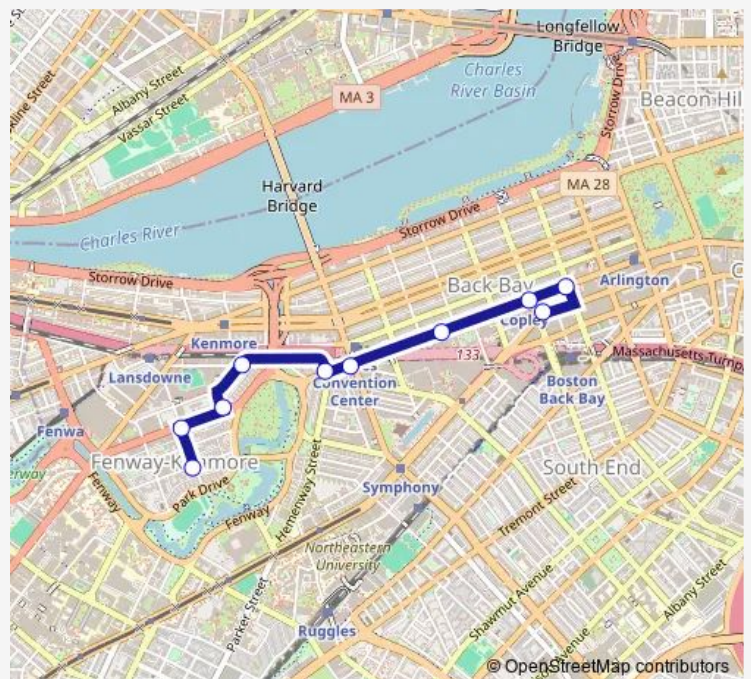

Queensberry St @ Jersey St

Route schedule

Saint James Ave @ Dartmouth St — Queensberry St @ Jersey St

Monday 10:10-15:30

Tuesday 10:10-15:30

Wednesday 10:10-15:30

Thursday 10:10-15:30

Friday 10:10-15:30

Saturday 10:10-15:30

Sunday 10:10-15:30

Route info

Direction: Saint James Ave @ Dartmouth St

Stops: 11

Trip Duration: 0 hour 17 min

55 — West Fenway - Copley Square

Direction

Queensberry St @ Jersey St — Saint James Ave @ Dartmouth St

10 stops

[Open route schedule](#)

Queensberry St @ Jersey St

Jersey St @ Boylston St

Ipswich St @ Boylston St

Ipswich St opp Lansdowne St

Ipswich St @ Boylston St

Direction: Queensberry St @ Jersey St

Stops: 10

Trip Duration: 0 hour 13 min

55 Bus time schedules and route maps are available in an offline PDF at busmaps.com. Use the busmaps.com website to see live bus times, train schedule or subway schedule, and step-by-step directions for all public transit in Boston