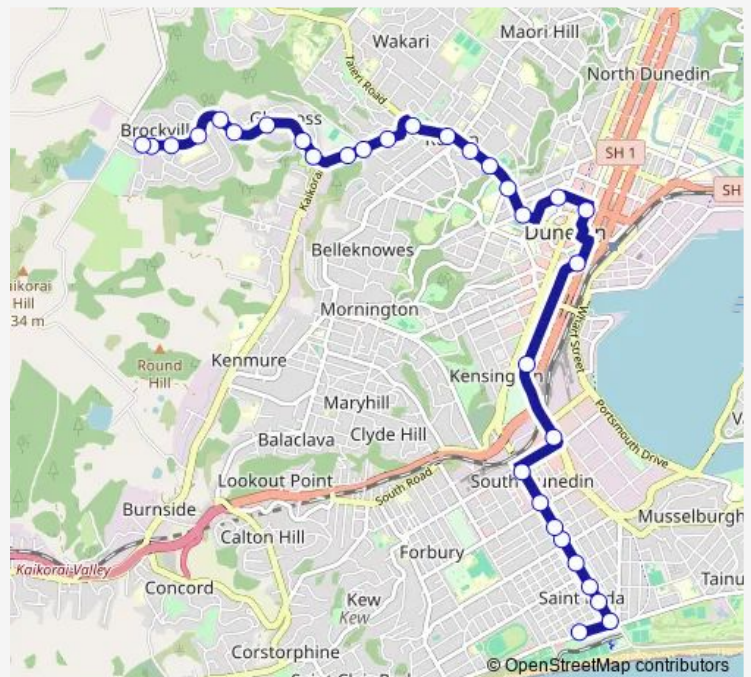

Prince Albert Rd, 50

King Edward St, 413

King Edward St, 375

King Edward St, 275

King Edward St, 135

Andersons Bay Rd, 271

Crawford St, 220

State Highway One, 28

Bus Hub Stop D

York Place, opposite St John

Stuart St, King Edward Court

Stuart St, Obhs

Stuart St, Obhs Tennis Courts

Stuart St, cnr Strathmore Cres

Stuart St, under Highgate

Taieri Rd, 117

### Route schedule

St Kilda Terminus (102 Victoria Rd) — Brockville Terminus

Monday 06:15-22:00

Tuesday 06:15-22:00

Wednesday 06:15-22:00

Thursday 06:15-22:00

Friday 06:15-23:00

Saturday 07:00-23:00

### Route info

Direction: St Kilda Terminus (102 Victoria Rd)

Stops: 32

Trip Duration: 0 hour 38 min

55 — St Kilda - City - Brockville

Kaikorai Valley Rd, 93

Kaikorai Valley Rd, 115

Brockville Rd, 19