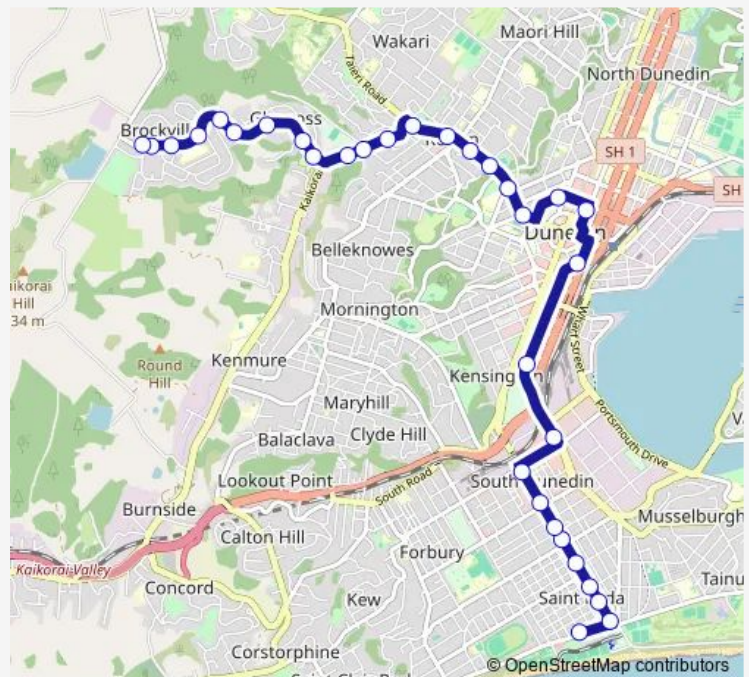

Prince Albert Rd, 110

Prince Albert, 92

Prince Albert Rd, 50

King Edward St, 413

King Edward St, 375

King Edward St, 275

King Edward St, 135

Andersons Bay Rd, 271

Crawford St, 220

State Highway One, 28

Bus Hub Stop D

York Place, opposite St John

Stuart St, King Edward Court

Stuart St, Obhs

Stuart St, Obhs Tennis Courts

Stuart St, cnr Strathmore Cres

Stuart St, under Highgate

Taieri Rd, 117

Kaikorai Valley Rd, 47

Route schedule

St Kilda Terminus (102 Victoria Rd) — Brockville Terminus

Monday 06:15-22:00

Tuesday 06:15-22:00

Wednesday 06:15-22:00

Thursday 06:15-22:00

Friday 06:15-23:00

Saturday 07:00-23:00

Sunday 08:00-19:00

Route info

Direction: St Kilda Terminus (102 Victoria Rd)

Stops: 32

Trip Duration: 0 hour 36 min