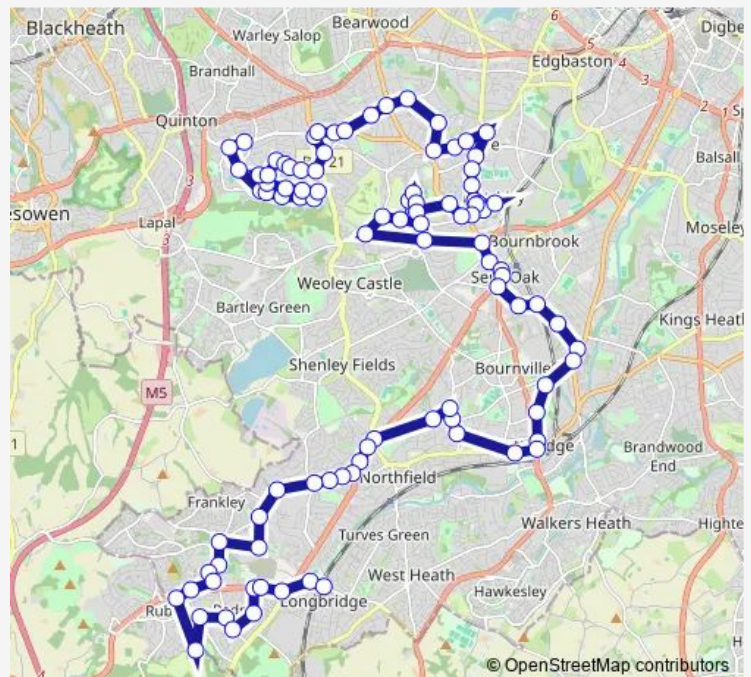

### Route schedule

Tesco — Longbridge Station

Monday 09:42-14:20

Tuesday 09:42-14:20

Wednesday 09:42-14:20

Thursday 09:42-14:20

Friday 09:42-14:20

Saturday 09:42-14:20

### Route info

Direction: Tesco

Stops: 98

Trip Duration: 1 hour 50 min

■ 55 — Tesco Quinton - Longbridge

West Boulevard

Tennal Drive

The Court Oak

Fitz Roy Avenue

Lordswood Rd

Oakham Rd

Moor Pool Ave

Greenfield Rd

Harborne Junction

York St

Blue Coat School