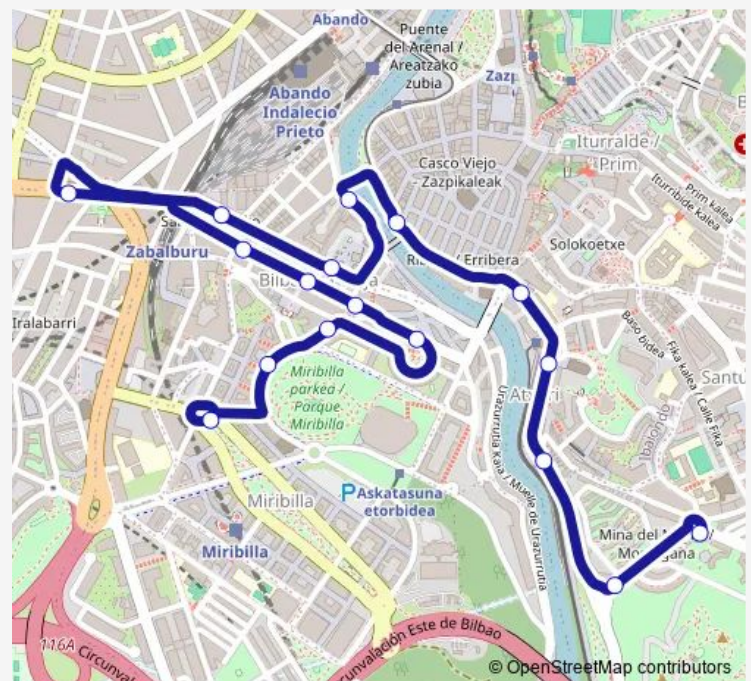

### Route schedule

Indalecio Prieto 16 — Xenpelar / Gernika

Monday 06:55-21:55

Tuesday 06:55-21:55

Wednesday 06:55-21:55

Thursday 06:55-21:55

Friday 06:55-21:55

Saturday 06:55-21:55

### Route info

Direction: Indalecio Prieto 16

Stops: 17

Trip Duration: 0 hour 28 min

■ 55 — Mina DEL Morro-Miribilla

**Direction**

Xenpelar / Gernika — Indalecio Prieto 16

9 stops