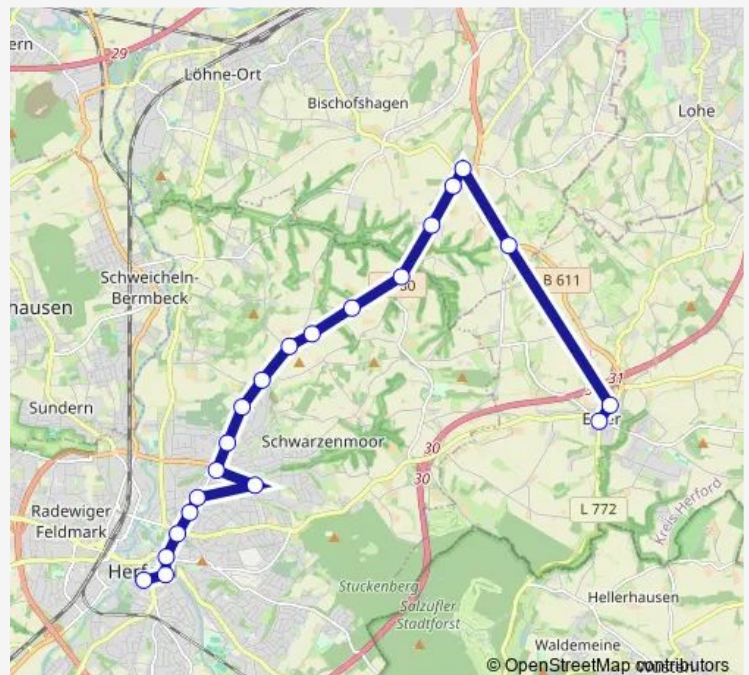

Suburban Railway Service 435

[Go to website](#)

Direction

undefined — undefined

0 stops

[Open route schedule](#)

Route schedule

undefined — undefined

Monday 13:05-19:05

Tuesday 08:05-19:05

Wednesday 13:05-19:05

Thursday 13:05-19:05

Friday 13:05-19:05

Saturday —

Sunday —

Route info

Direction:

Stops: 0

Trip Duration: — min

■ 435

Direction

Vlo-Exter, Wendeplatz — Herford, Alter Markt

21 stops

[Open route schedule](#)

Tuesday 06:36-19:36

Wednesday 06:55-19:36

Thursday 06:55-19:36

Friday 06:55-19:36

Saturday —

Sunday —

Route info

Direction: Vlo-Exter, Wendeplatz