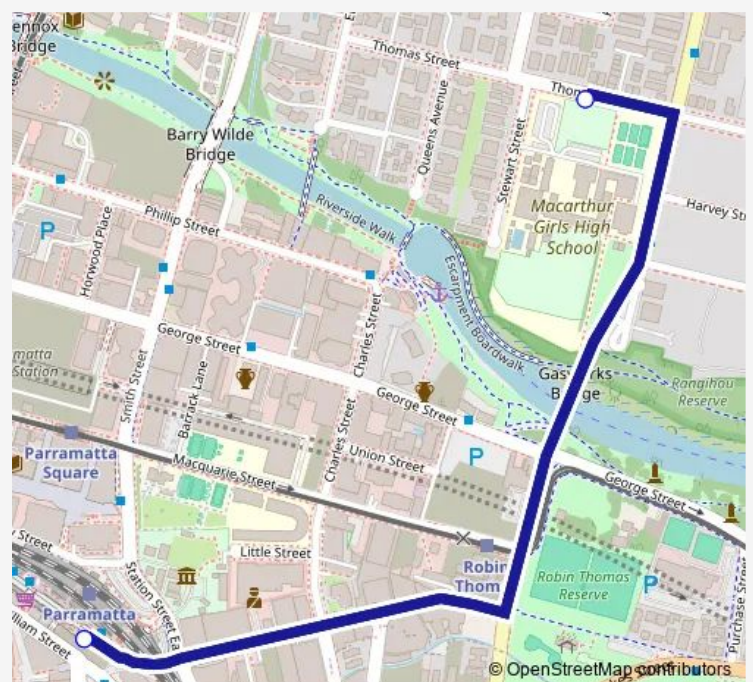

### Direction

Macarthur Girls High School, Thomas St — Parramatta Station, Stand B4

2 stops

[Open route schedule](#)

Macarthur Girls High School, Thomas St

Parramatta Station, Stand B4

### Route schedule

Macarthur Girls High School, Thomas St — Parramatta Station, Stand B4

Monday	15:32
Tuesday	15:32
Wednesday	15:32
Thursday	15:32
Friday	15:32
Saturday	—
Sunday	—

### Route info

Direction: Macarthur Girls High School, Thomas St

Stops: 2

Trip Duration: 0 hour 8 min

2580 School Bus time schedules and route maps are available in an offline PDF at [busmaps.com](https://busmaps.com). Use the [busmaps.com](https://busmaps.com) website to see live bus times, train schedule or subway schedule, and step-by-step directions for all public transit in Parramatta