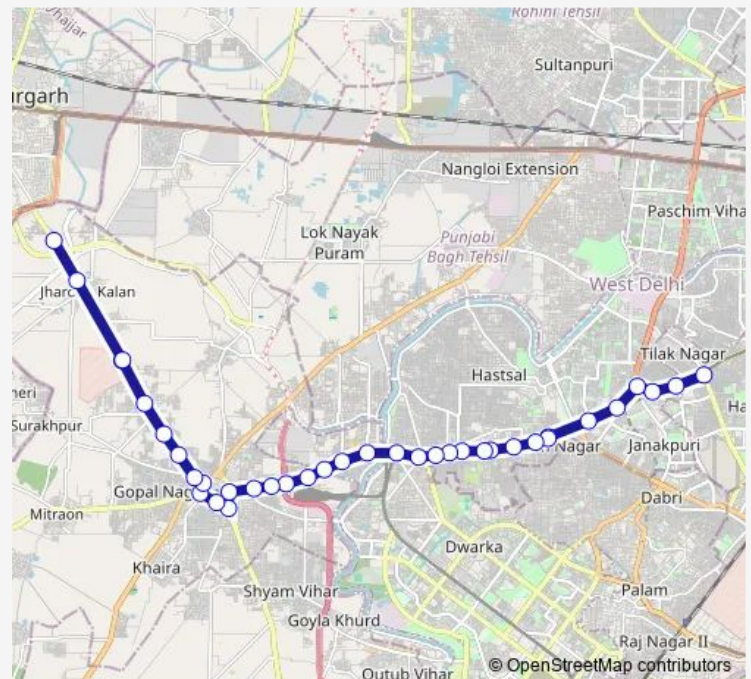

Arjun Park

Nangli Sakrawati Crossing

Nangli Sakrawati

Route schedule

Tilak Nagar Jail Road — Satyapuram Jharoda

Monday 05:48-20:44

Tuesday 05:48-20:44

Wednesday 05:48-20:44

Thursday 05:48-20:44

Friday 05:48-20:44

Saturday 05:48-20:44

Sunday 05:48-20:44

Route info

Direction: Tilak Nagar Jail Road

Stops: 37

Trip Duration: 1 hour 17 min