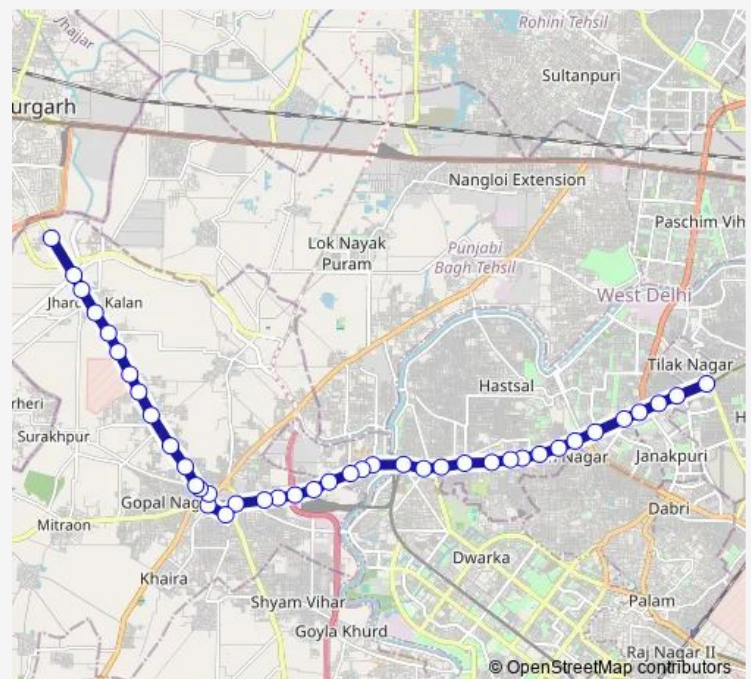

### Route schedule

Tilak Nagar Terminal — Satyapuram Jharoda

Monday 07:22-21:32

Tuesday 07:22-21:32

Wednesday 07:22-21:32

Thursday 07:22-21:32

Friday 07:22-21:32

Saturday 07:22-21:32

### Route info

Direction: Tilak Nagar Terminal

Stops: 41

Trip Duration: 1 hour 16 min

825up

BusMaps

Sai Baba Mandir

Power House Najafgarh