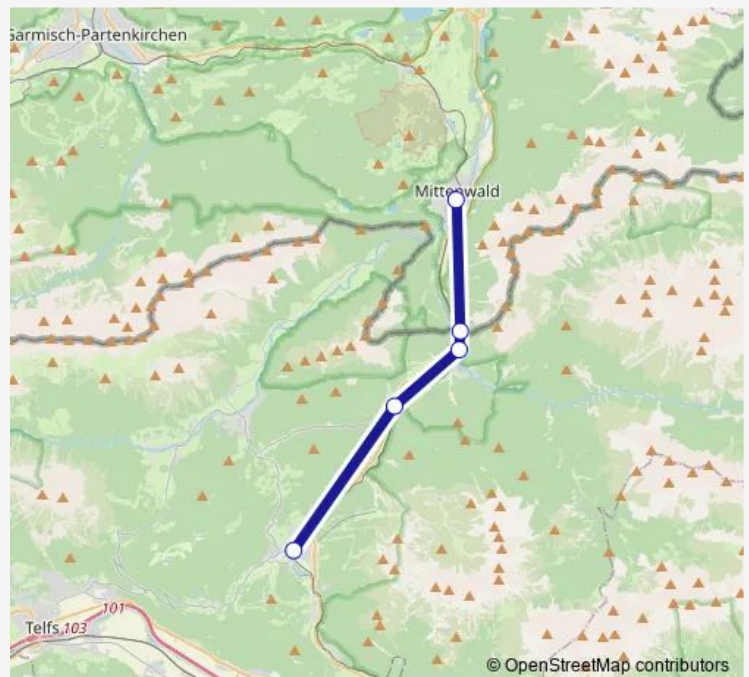

Suburban Railway RB6

[Go to website](#)

Direction

Mittenwald — Seefeld in Tirol

5 stops

[Open route schedule](#)

Mittenwald

Mittenwald (Gr)

Thursday 09:36-19:36

Friday 09:36-19:36

Saturday 09:36-19:36

Sunday 09:36-19:36

Route info

Direction: Mittenwald

Stops: 5

Trip Duration: 0 hour 20 min

■ RB6

BusMaps

Direction

Seefeld in Tirol — Mittenwald

5 stops

[Open route schedule](#)

Seefeld in Tirol

Gießenbach in Tirol

Scharnitz

Mittenwald (Gr)

Mittenwald

Route schedule

Seefeld in Tirol — Mittenwald

Monday	—
Tuesday	—
Wednesday	—
Thursday	—
Friday	—
Saturday	14:04
Sunday	14:04

Route info

Direction: Seefeld in Tirol