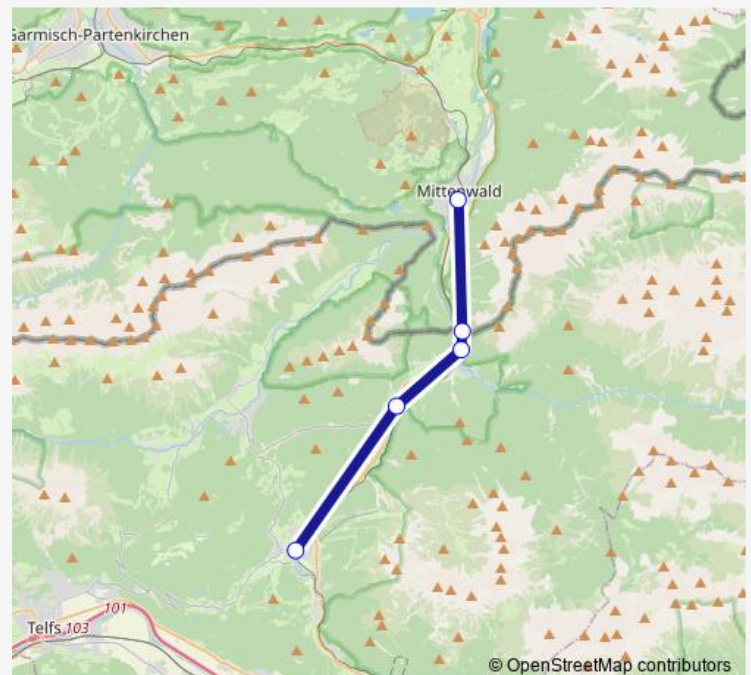

Suburban Railway Rb6

[Go to website](#)**Direction**

Mittenwald — Seefeld in Tirol

5 stops

[Open route schedule](#)

Mittenwald

Mittenwald (Gr)

Scharnitz

Friday 09:36-19:36

Saturday 09:36-19:36

Sunday 09:36-19:36

Route info

Direction: Mittenwald

Stops: 5

Trip Duration: 0 hour 20 min

■ Rb6

Direction

Ehrwald Zugspitzbahn — Pfronten-Steinach

12 stops

[Open route schedule](#)

Ehrwald Zugspitzbahn

Lermoos

Lähn

Bichlbach-Berwang

Route schedule

Ehrwald Zugspitzbahn — Pfronten-Steinach

Monday	20:31
Tuesday	—
Wednesday	—
Thursday	—
Friday	20:31
Saturday	—
Sunday	—

Route info

Direction: Ehrwald Zugspitzbahn

Stops: 12

Trip Duration: 0 hour 53 min