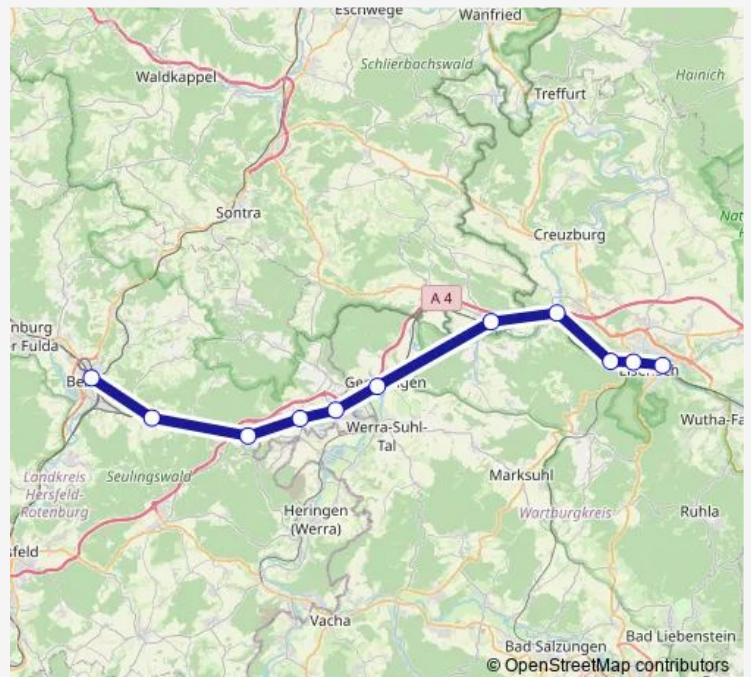

Regional Rail Service Rb6

[Go to website](#)

Direction

Bebra Bahnhof — Eisenach Hbf

11 stops

[Open route schedule](#)

Bebra Bahnhof

Ronshausen Bahnhof

Eisenach Hbf

Route schedule

Bebra Bahnhof — Eisenach Hbf

Monday 05:04-21:04

Tuesday 05:04-21:04

Wednesday 05:04-21:04

Thursday 05:04-21:04

Friday 05:04-21:04

Saturday 05:59-21:04

Sunday 07:04-21:04

Route info

Direction: Bebra Bahnhof

Stops: 11

Trip Duration: 0 hour 36 min

Rb6

Direction

Monday 04:36-21:15

Tuesday 04:36-21:15

Wednesday 04:36-21:15

Thursday 04:36-21:15

Friday 04:36-21:15

Saturday 06:13-22:13

Sunday 08:14-22:13

Route info