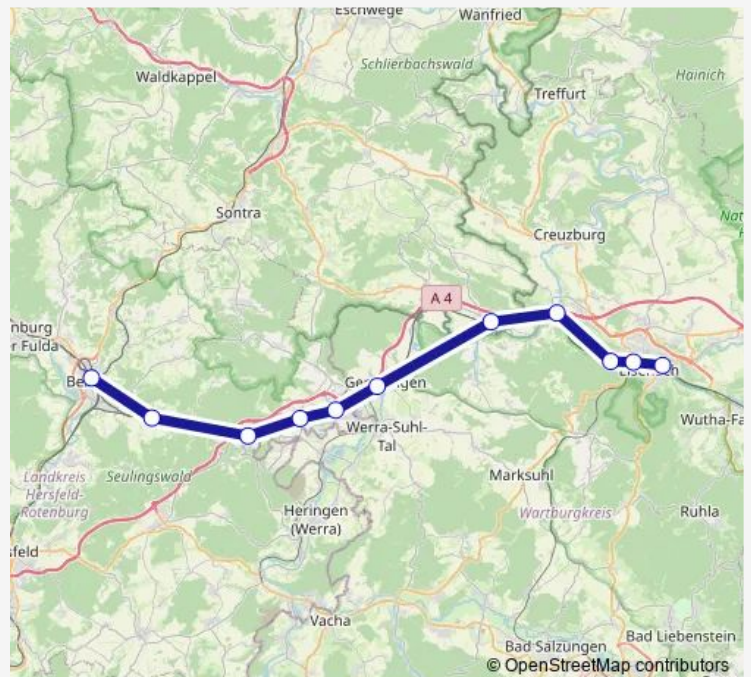

Regional Rail Service RB6

[Go to website](#)

Direction

Bebra Bahnhof — Eisenach Hbf

11 stops

[Open route schedule](#)

Bebra Bahnhof

Ronshausen Bahnhof

Eisenach Hbf

Route schedule

Bebra Bahnhof — Eisenach Hbf

Monday 05:04-21:04

Tuesday 05:04-21:04

Wednesday 05:04-21:04

Thursday 05:04-21:04

Friday 05:04-21:04

Saturday 05:59-21:04

Sunday 07:04-21:04

Route info

Direction: Bebra Bahnhof

Stops: 11

Trip Duration: 0 hour 36 min

■ RB6

Direction

Monday 04:36-21:15

Tuesday 04:36-21:15

Wednesday 04:36-21:15

Thursday 04:36-21:15

Friday 04:36-21:15

Saturday 06:13-22:13

Sunday 08:14-22:13

Route info