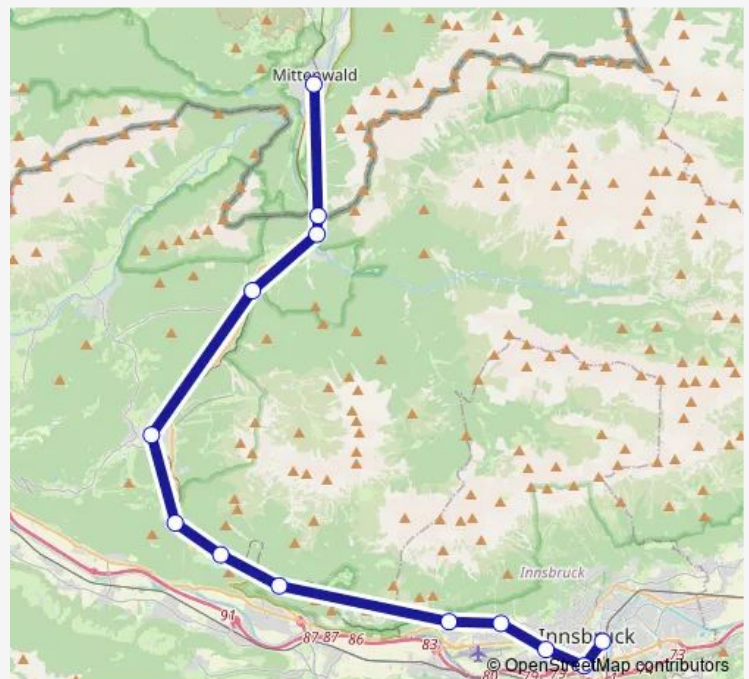

Suburban Railway RB6

[Go to website](#)**Direction**

Mittenwald — Innsbruck Hauptbahnhof

13 stops

[Open route schedule](#)

Mittenwald

Mittenwald (Gr)

Scharnitz

Innsbruck Westbahnhof

Innsbruck Hauptbahnhof

Route schedule

Mittenwald — Innsbruck Hauptbahnhof

Monday 06:55-18:25

Tuesday 06:55-18:25

Wednesday 06:55-18:25

Thursday 06:55-18:25

Friday 06:55-18:25

Saturday 06:55-18:25

Sunday 06:55-18:25

Route info

Direction: Mittenwald

Stops: 13

Trip Duration: 0 hour 58 min

■ RB6