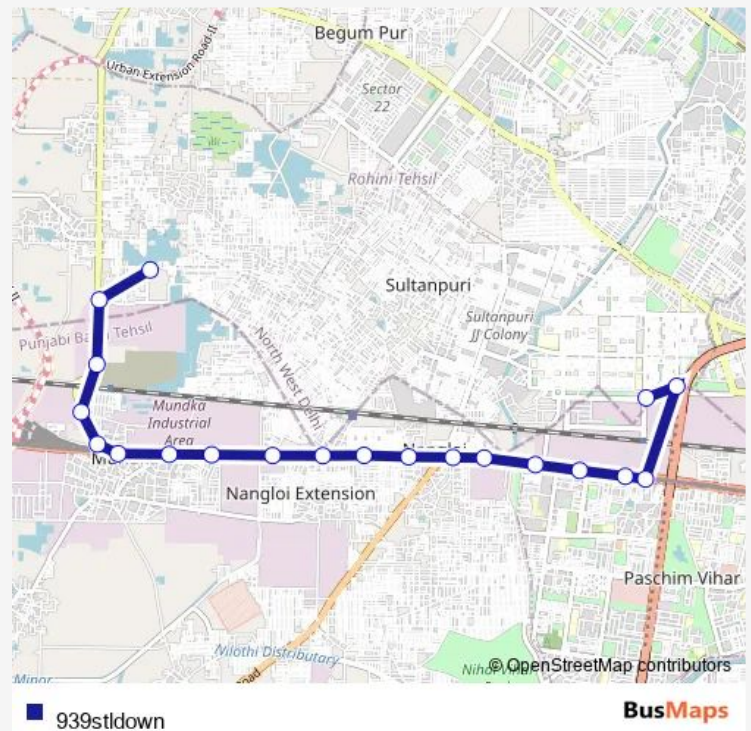

### Direction

Q Block Mangol Puri Terminal — Rani Khera Depot I

20 stops

[Open route schedule](#)

Q Block Mangol Puri Terminal

B Block Mangol Puri

Peera Garhi Metro Station

Udyog Nagar

Swarn Park

Mundka Village Crossing

Mundka Village Metro Station

Mundka School (Rani Khera Road)

Friends Enclave Mundka

Mundka Railway Station

Rani Khera Depot Crossing

Rani Khera Depot I

### Route schedule

Q Block Mangol Puri Terminal — Rani Khera Depot I

Monday 12:01-23:27

Tuesday 12:01-23:27

Wednesday 12:01-23:27

Thursday 12:01-23:27

Friday 12:01-23:27

Saturday 12:01-23:27

### Route info

Direction: Q Block Mangol Puri Terminal

Stops: 20

Trip Duration: 0 hour 40 min

939stldown

BusMaps

939stldown Bus time schedules and route maps are available in an offline PDF at busmaps.com. Use the busmaps.com website to see live bus times, train schedule or subway schedule, and step-by-step directions for all public transit in New Delhi