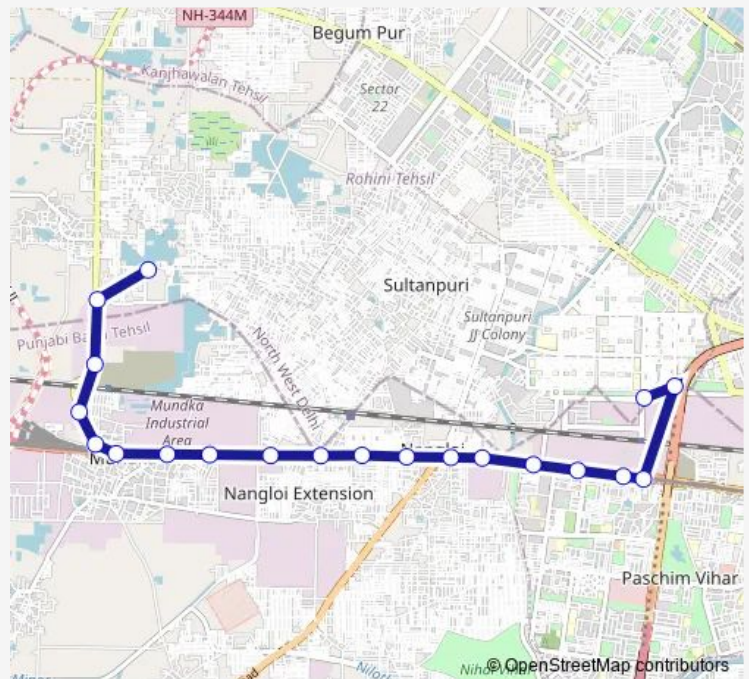

Swarn Park

Mundka Village Crossing

Mundka Village Metro Station

Mundka School (Rani Khera Road)

Friends Enclave Mundka

Mundka Railway Station

Rani Khera Depot Crossing

Rani Khera Depot I

### Route schedule

Q Block Mangol Puri Terminal — Rani Khera Depot I

Monday 12:01-23:27

Tuesday 12:01-23:27

Wednesday 12:01-23:27

Thursday 12:01-23:27

Friday 12:01-23:27

Saturday 12:01-23:27

Sunday 12:01-23:27

### Route info

Direction: Q Block Mangol Puri Terminal

Stops: 20

Trip Duration: 0 hour 40 min

939stldown

BusMaps

939stldown Bus time schedules and route maps are available in an offline PDF at busmaps.com. Use the busmaps.com website to see live bus times, train schedule or subway schedule, and step-by-step directions for all public transit in New Delhi