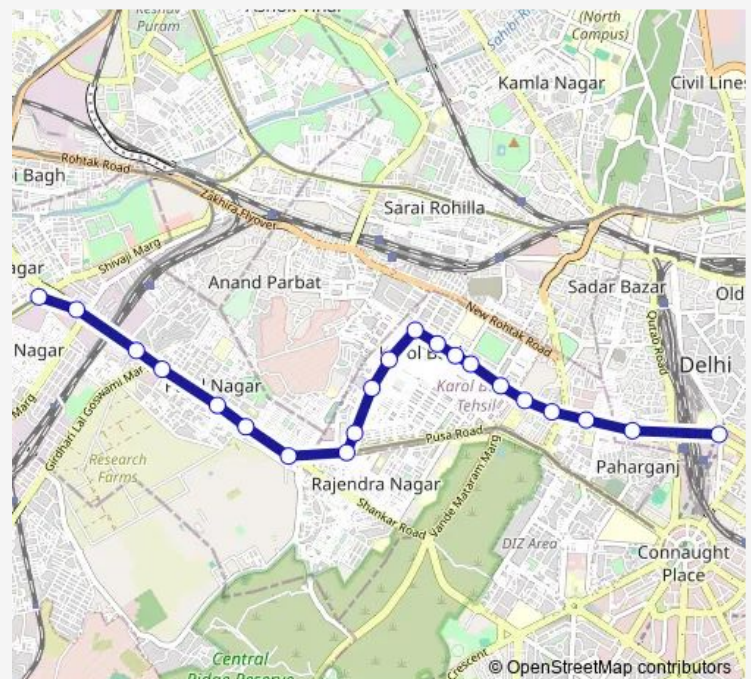

Thursday 14:22-19:10

Friday 14:22-19:10

Saturday 14:22-19:10

Sunday 14:22-19:10

Route info

Direction: Kamla Market / Ajmeri Gate

Stops: 21

Trip Duration: 0 hour 37 min