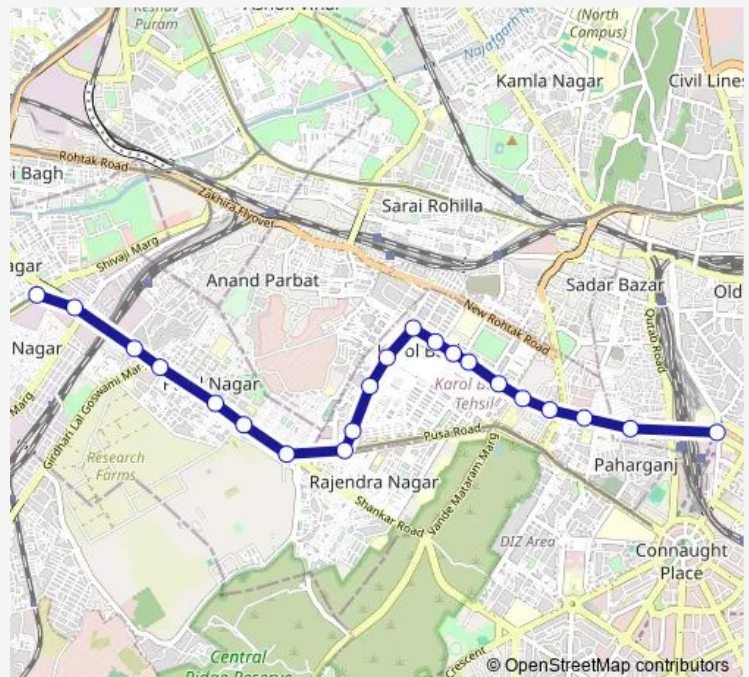

Thursday 14:22-19:10

Friday 14:22-19:10

Saturday 14:22-19:10

Sunday 14:22-19:10

Route info

Direction: Kamla Market / Ajmeri Gate

Stops: 21

Trip Duration: 0 hour 37 min