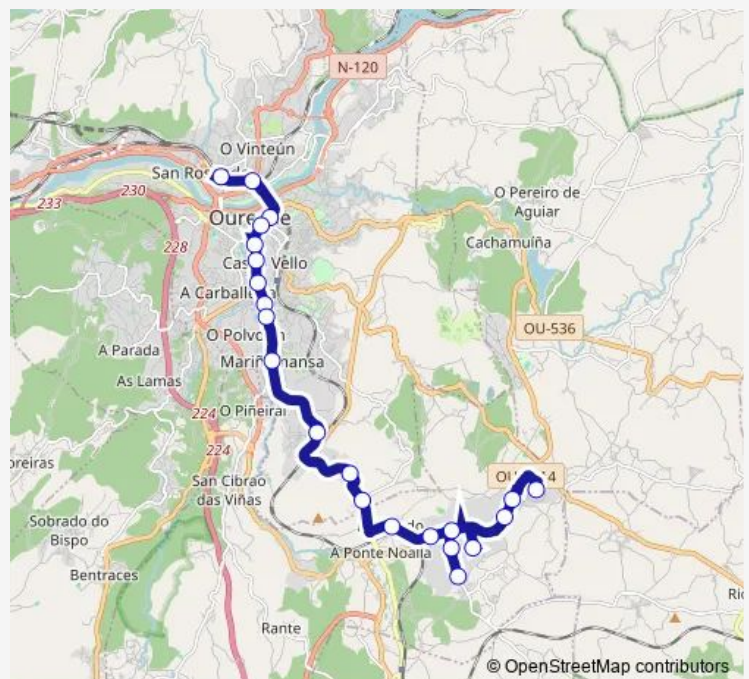

### Route schedule

Ourense E.I. — Parque Tecnolóxico (Recin

Monday 07:30

Tuesday 07:30

Wednesday 07:30

Thursday 07:30

Friday 07:30

Saturday —

### Route info

Direction: Ourense E.I.

Stops: 22

Trip Duration: 0 hour 25 min

XG603042 — Ourense E.I.-Parque Tecnolóxico (recinto interior) **BusMaps**

XG603042 Bus time schedules and route maps are available in an offline PDF at [busmaps.com](https://busmaps.com). Use the [busmaps.com](https://busmaps.com) website to see live bus times, train schedule or subway schedule, and step-by-step directions for all public transit in Ourense