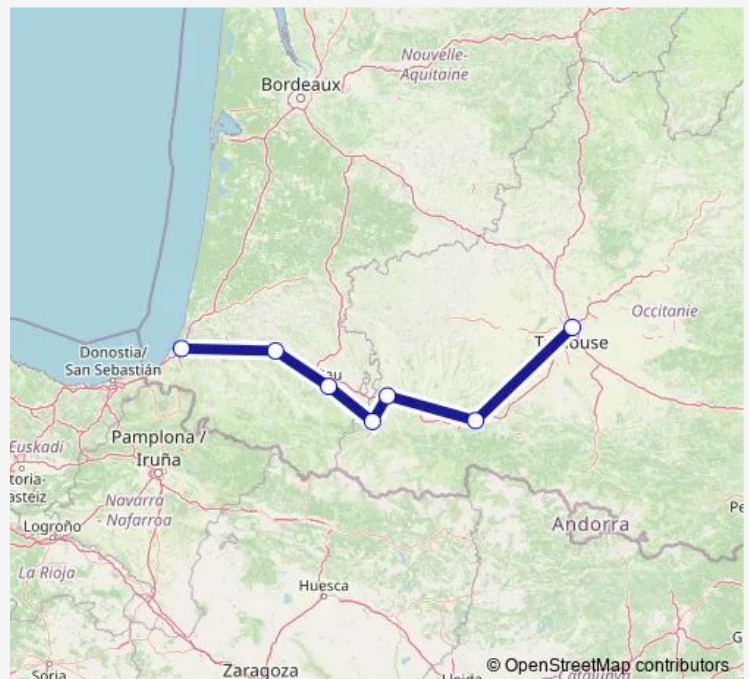

### Direction

Bayonne — Toulouse Matabiau

7 stops

[Open route schedule](#)

Bayonne

Orthez

Pau

Lourdes

Tarbes

Lannemezan

Toulouse Matabiau

### Route schedule

Bayonne — Toulouse Matabiau

Monday 14:45-16:39

Tuesday 14:45-16:39

Wednesday 14:45-16:39

Thursday 14:45-16:39

Friday 14:45-16:39

Saturday 15:02-15:03

### Route info

Direction: Bayonne

Stops: 7

Trip Duration: 3 hour 23 min

■ 552A — Toulouse - Hendaye

**Direction**

Bayonne — Toulouse Matabiau

7 stops