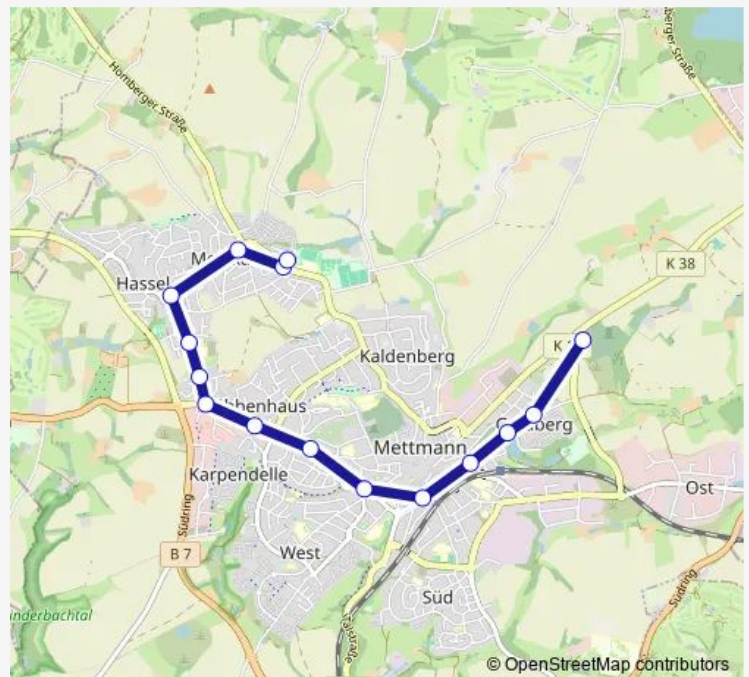

Wednesday 05:29-22:15

Thursday 05:29-22:15

Friday 05:29-22:15

Saturday 07:18-23:15

Sunday 08:20-22:15

Route info

Direction: Mettmann Hasselbeckstraße

Stops: 16

Trip Duration: 0 hour 21 min

Direction

Mettmann Friedhof Lindenheide — Mettmann Hasselbeckstraße

15 stops

[Open route schedule](#)

Mettmann Friedhof Lindenheide

Mettmann T.-Turek-A./Naturfrei

Mettmann Goldberger Mühle

Mettmann Bahnstraße

ME-Zentrum S

Mettmann Neanderstraße

Mettmann Am Kolben

Mettmann Stübbenhaus

Mettmann Peckh./Kreispolizei

Mettmann Steinesweg

ME-Metzkausen, Schule

Friday 21:00-22:00

Saturday 21:00-23:00

Sunday 21:00-22:00

Route info

Direction: ME-Stadtwald S

Stops: 13

Trip Duration: 0 hour 14 min

Direction