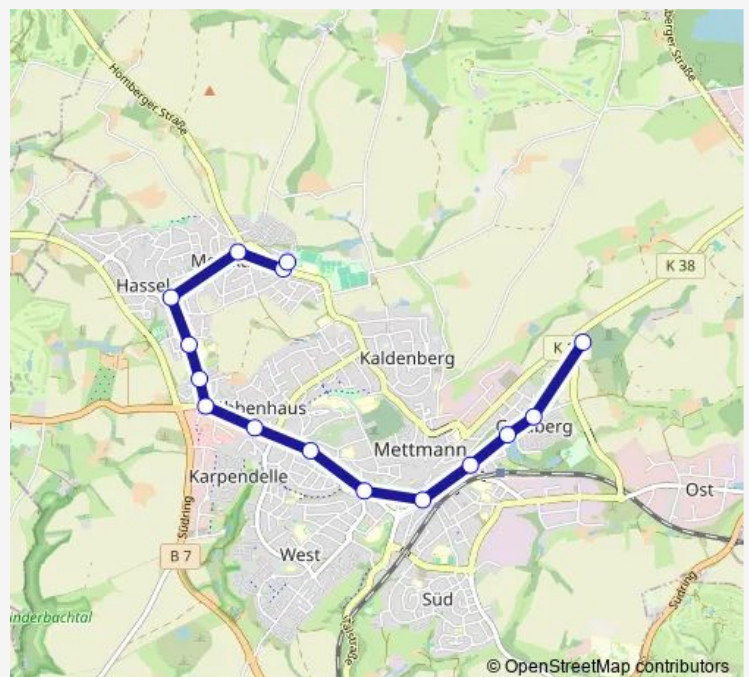

Wednesday 05:29-22:15

Thursday 05:29-22:15

Friday 05:29-22:15

Saturday 07:18-23:15

Sunday 08:20-22:15

Route info

Direction: Mettmann Hasselbeckstraße

Stops: 16

Trip Duration: 0 hour 20 min

Direction

Mettmann Friedhof Lindenheide — Mettmann Hasselbeckstraße

15 stops

[Open route schedule](#)

Mettmann Friedhof Lindenheide

Mettmann T.-Turek-A./Naturfrei

Mettmann Goldberger Mühle

Mettmann Bahnstraße

ME-Zentrum S

Mettmann Neanderstraße

Mettmann Am Kolben

Mettmann Stübbenhaus

Mettmann Peckh./Kreispolizeibe

Mettmann Steinesweg

ME-Metzkausen, Schule

Friday 21:00-22:00

Saturday 21:00-23:00

Sunday 21:00-22:00

Route info

Direction: ME-Stadtwald S

Stops: 13

Trip Duration: 0 hour 14 min

Direction