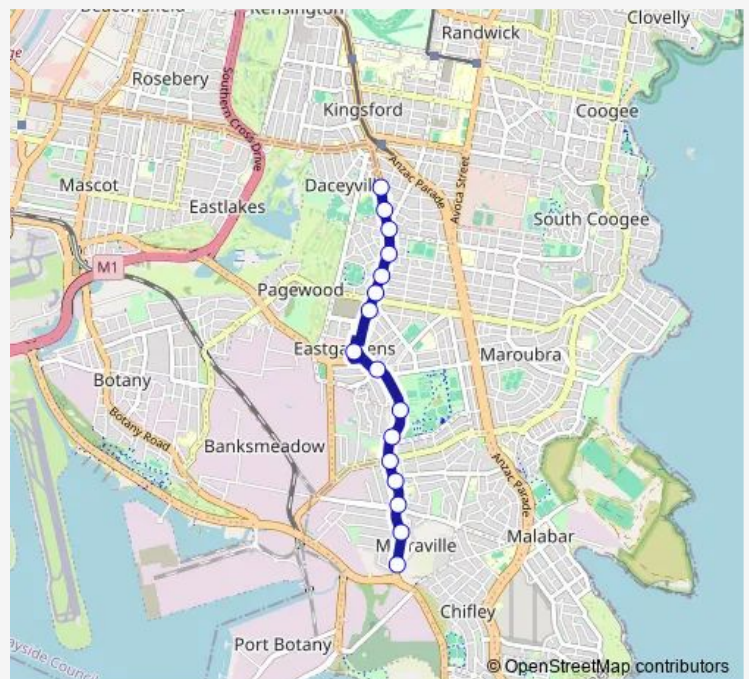

Bunnerong Rd After Shirley Cres

Route schedule

Bunnerong Rd Opp Daceyville Public School — Bunnerong Rd After Shirley Cres

Monday	15:20
Tuesday	15:20
Wednesday	15:20
Thursday	15:20
Friday	15:20
Saturday	—
Sunday	—

Route info

Direction: Bunnerong Rd Opp Daceyville Public School

Stops: 16

Trip Duration: 0 hour 16 min

662e — Daceyville Public School to Matrville

662e School Bus time schedules and route maps are available in an offline PDF at busmaps.com. Use the busmaps.com website to see live bus times, train schedule or subway schedule, and step-by-step directions for all public transit in Sydney