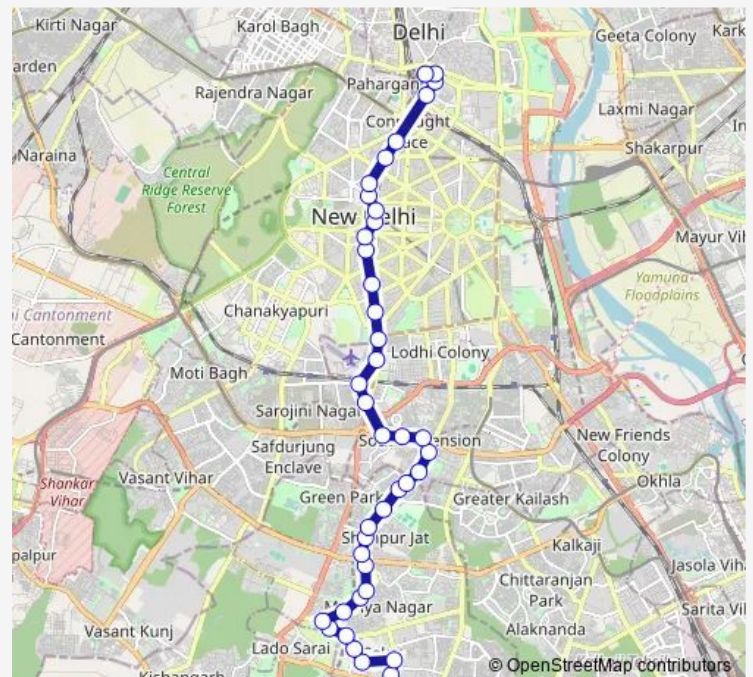

Andrews Ganj Shiv Mandir / Ansal Plaza

South Extension

South Extn Kotla Petrol Pump

Route schedule

Saket J Block — New Delhi Railway Station Gate 2

Monday 06:01-21:05

Tuesday 06:01-21:05

Wednesday 06:01-21:05

Thursday 06:01-21:05

Friday 06:01-21:05

Saturday 06:01-21:05

Sunday 06:01-21:05

Route info

Direction: Saket J Block

Stops: 40

Trip Duration: 1 hour 11 min