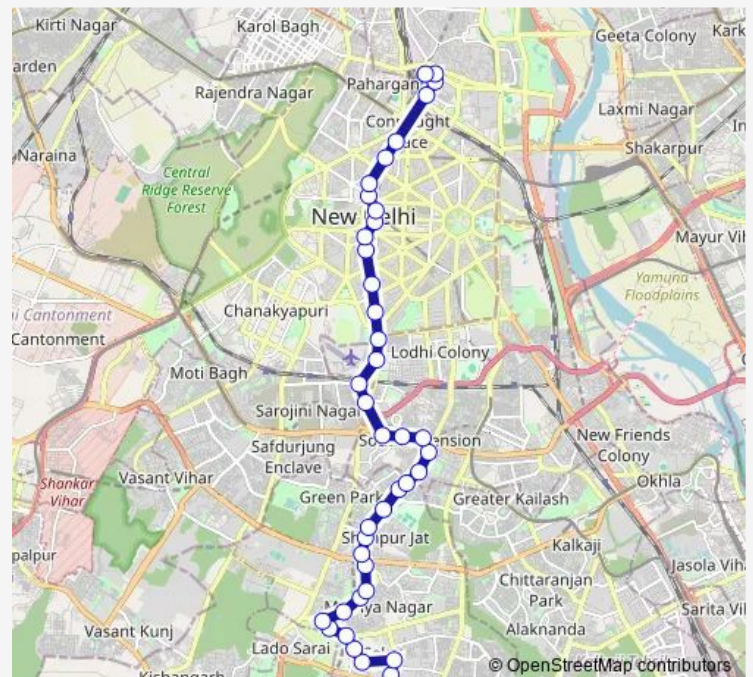

### Route schedule

Saket J Block — New Delhi Railway Station Gate 2

Monday 06:01-21:05

Tuesday 06:01-21:05

Wednesday 06:01-21:05

Thursday 06:01-21:05

Friday 06:01-21:05

Saturday 06:01-21:05

Sunday 06:01-21:05

### Route info

Direction: Saket J Block

Stops: 40

Trip Duration: 1 hour 11 min

500down

BusMaps

Aiims

Kidwai Nagar