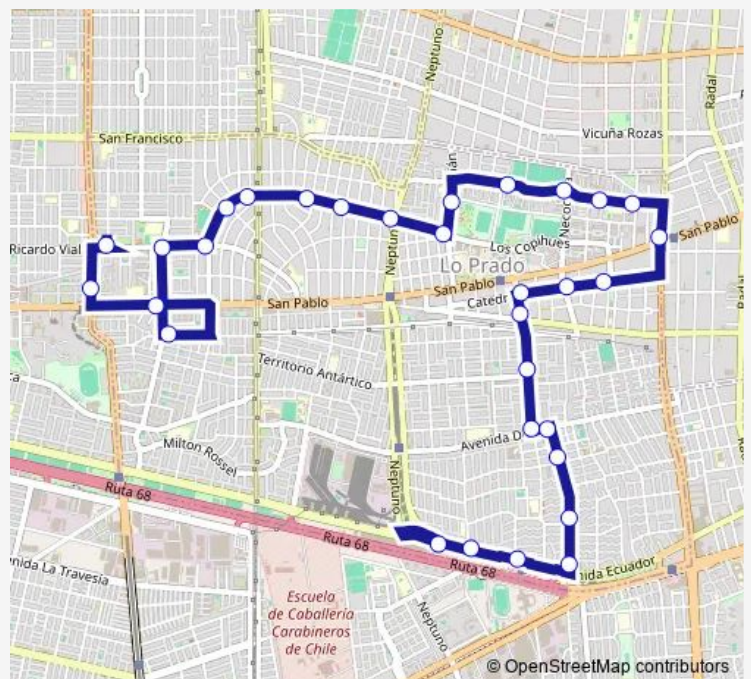

Pj1035-Catedral / esq. Santa Marta

Route schedule

Pj1741-Panamá / esq. Ricardo Vial — Pi753-Parada / Casa de la Cultura Lo Prado

Monday	00:00
Tuesday	00:00
Wednesday	00:00
Thursday	00:00
Friday	00:00
Saturday	00:00
Sunday	00:00

Route info

Direction: Pj1741-Panamá / esq. Ricardo Vial

Stops: 31

Trip Duration: 0 hour 26 min

J06 — (M) Pudahuel - (M) Pajaritos

Pj1036-Santa Marta / esq. Avenida Portales

Pj1037-Santa Marta / esq. Territorio Antártico

Friday 00:00

Saturday 00:00

Sunday 00:00

Route info

Direction: Pi754-Av. Gral. Oscar Bonilla / esq. Ministro Gana

Stops: 30

Trip Duration: 0 hour 25 min

Pj786-Los Copihues / esq. Los Alamos