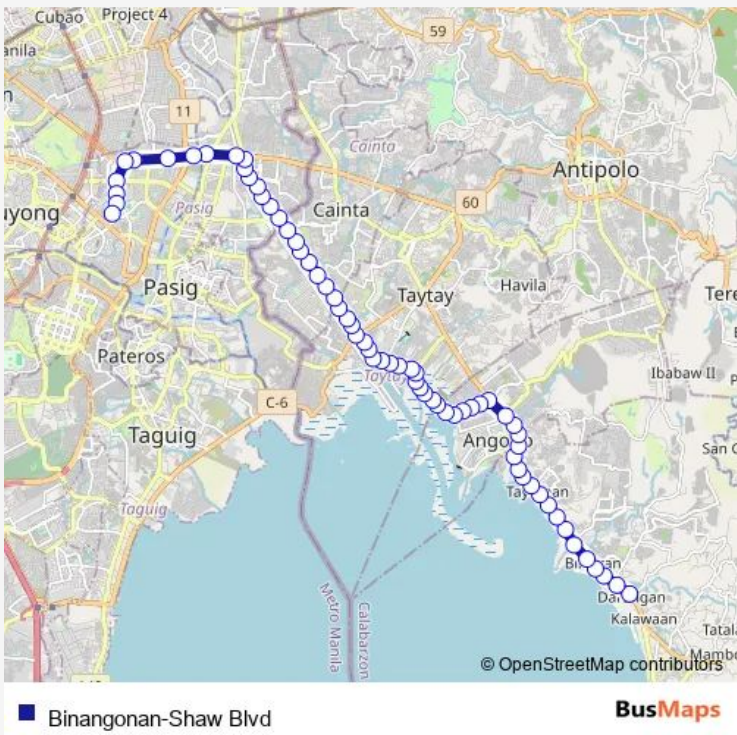

Bus Binangonan-Shaw Blvd

[Go to website](#)

**Direction**  
 Manila East Rd, Binangonan, Manila — Meralco Ave, Pasig City, Manila  
 65 stops  
[Open route schedule](#)

- Manila East Rd, Binangonan, Manila
- Manila East Rd, Binangonan, Manila
- Manila East Rd, Binangonan, Manila
- Manila East Rd, Binangonan, Manila
- Bilibrian Elementary School, Manila East Rd, Binangonan, Manila
- Manila East Rd, Binangonan, Manila
- Manila East Rd, Binangonan, Manila
- Manila East Rd, Binangonan, Manila
- Manila East Rd, Binangonan, Manila
- Bonifacio St / Manila East Rd, Binangonan, Manila
- A Bonifacio Blvd / Manila East Rd, Binangonan, Manila
- Manila East Rd, Binangonan, Manila
- Manila East Rd, Binangonan, Manila
- Manila East Rd, Angono, Manila
- Manila East Rd, Angono, Manila
- Manila East Rd, Angono, Manila
- Manila East Rd, Angono, Manila
- Manila East Rd, Angono, Manila
- Manila East Rd / Baytown Intersection, Angono, Manila
- Baytown, Angono, Manila

Route schedule  
 Manila East Rd, Binangonan, Manila — Meralco Ave, Pasig City, Manila

Monday	00:00
Tuesday	00:00
Wednesday	00:00
Thursday	00:00
Friday	00:00
Saturday	00:00
Sunday	00:00

**Route info**  
 Direction: Manila East Rd, Binangonan, Manila  
 Stops: 65  
 Trip Duration: 1 hour 41 min

Baytown, Angono, Manila

Baytown, Angono, Manila

Baytown, Angono, Manila

Baytown / Taytay-Angono Coastal Rd Intersection, Angono, Manila

Taytay-Angono Coastal Rd, Angono, Manila

Taytay-Angono Coastal Rd Intersection, Angono, Manila

Taytay-Angono Coastal Rd Intersection, Angono, Manila

Taytay-Angono Coastal Rd Intersection, Angono, Manila

Velasquez St, Taytay, Manila

Velasquez St, Taytay, Manila

Eastgate Ave, Taytay, Manila

Eastgate Ave, Taytay, Manila