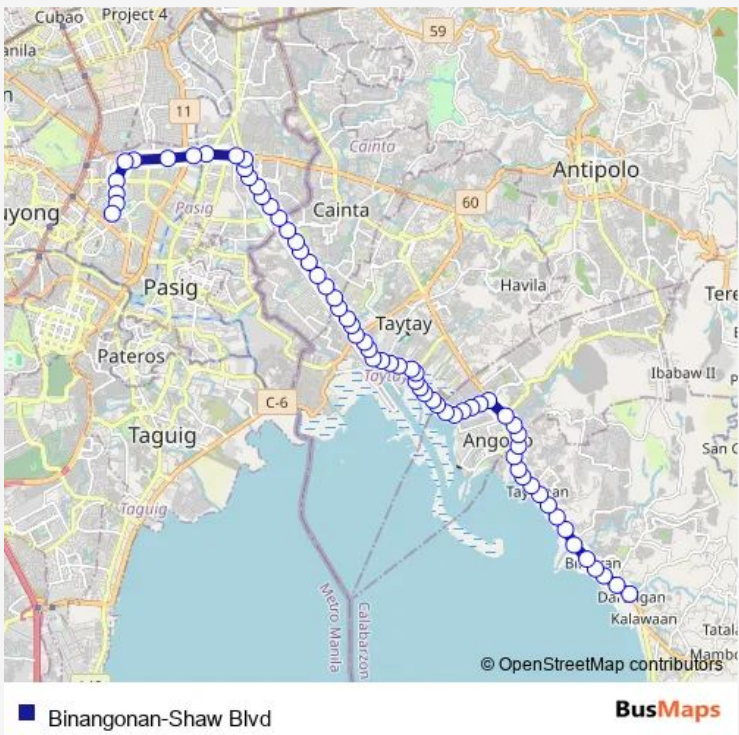

Bus Binangonan-Shaw Blvd

[Go to website](#)

**Direction**  
 Manila East Rd, Binangonan, Manila — Meralco Ave, Pasig City, Manila  
 65 stops  
[Open route schedule](#)

- Manila East Rd, Binangonan, Manila
- Manila East Rd, Binangonan, Manila
- Manila East Rd, Binangonan, Manila
- Manila East Rd, Binangonan, Manila
- Bilibrian Elementary School, Manila East Rd, Binangonan, Manila
- Manila East Rd, Binangonan, Manila
- Manila East Rd, Binangonan, Manila
- Manila East Rd, Binangonan, Manila
- Manila East Rd, Binangonan, Manila
- Bonifacio St / Manila East Rd, Binangonan, Manila
- A Bonifacio Blvd / Manila East Rd, Binangonan, Manila
- Manila East Rd, Binangonan, Manila
- Manila East Rd, Binangonan, Manila
- Manila East Rd, Angono, Manila
- Manila East Rd, Angono, Manila
- Manila East Rd, Angono, Manila
- Manila East Rd, Angono, Manila
- Manila East Rd, Angono, Manila
- Manila East Rd / Baytown Intersection, Angono, Manila
- Baytown, Angono, Manila

Route schedule  
 Manila East Rd, Binangonan, Manila — Meralco Ave, Pasig City, Manila

Monday	00:00
Tuesday	00:00
Wednesday	00:00
Thursday	00:00
Friday	00:00
Saturday	00:00
Sunday	00:00

**Route info**  
 Direction: Manila East Rd, Binangonan, Manila  
 Stops: 65  
 Trip Duration: 1 hour 41 min

Baytown, Angono, Manila

Baytown, Angono, Manila

Baytown, Angono, Manila

Baytown / Taytay-Angono Coastal Rd Intersection, Angono, Manila

Taytay-Angono Coastal Rd, Angono, Manila

Taytay-Angono Coastal Rd Intersection, Angono, Manila

Taytay-Angono Coastal Rd Intersection, Angono, Manila

Taytay-Angono Coastal Rd Intersection, Angono, Manila

Velasquez St, Taytay, Manila

Velasquez St, Taytay, Manila

Eastgate Ave, Taytay, Manila

Eastgate Ave, Taytay, Manila