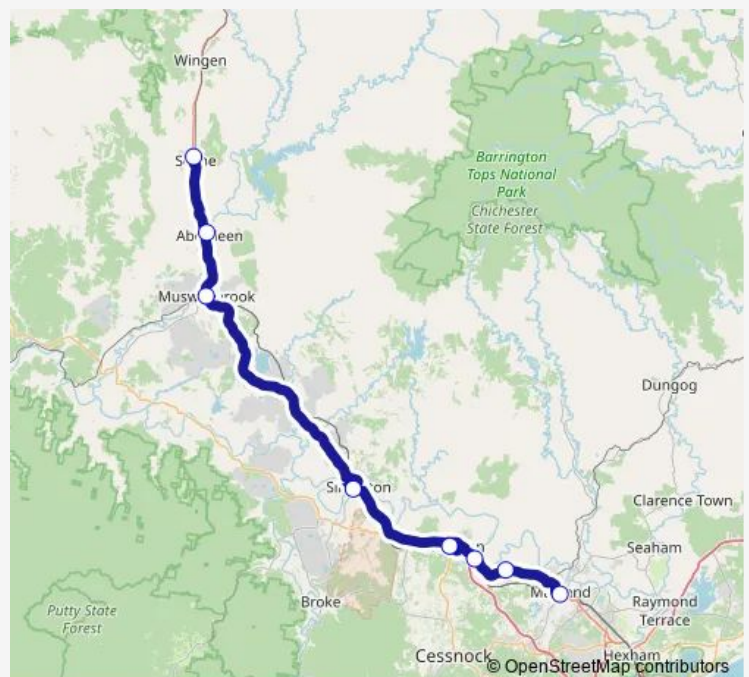

Singleton Station, Munro St

Muswellbrook Station, Stand C

Macqueen St Opp Aberdeen Station

Scone Station, Coach Stop

### Route schedule

Maitland Station, Station St — Scone Station, Coach Stop

Monday —

Tuesday —

Wednesday —

Thursday 04:03

Friday —

Saturday —

### Route info

Direction: Maitland Station, Station St

Stops: 8

Trip Duration: 1 hour 54 min

14HU — Maitland, then all stations to Lochinvar, Scone

**Direction**

Scone Station, Coach Stop — Maitland Station, Station St

8 stops

[Open route schedule](#)

Scone Station, Coach Stop

Aberdeen Station, Macqueen St

Muswellbrook Station, Stand C

Singleton Station, Munro St

Branxton Station, Railway St

High St After Hunter St