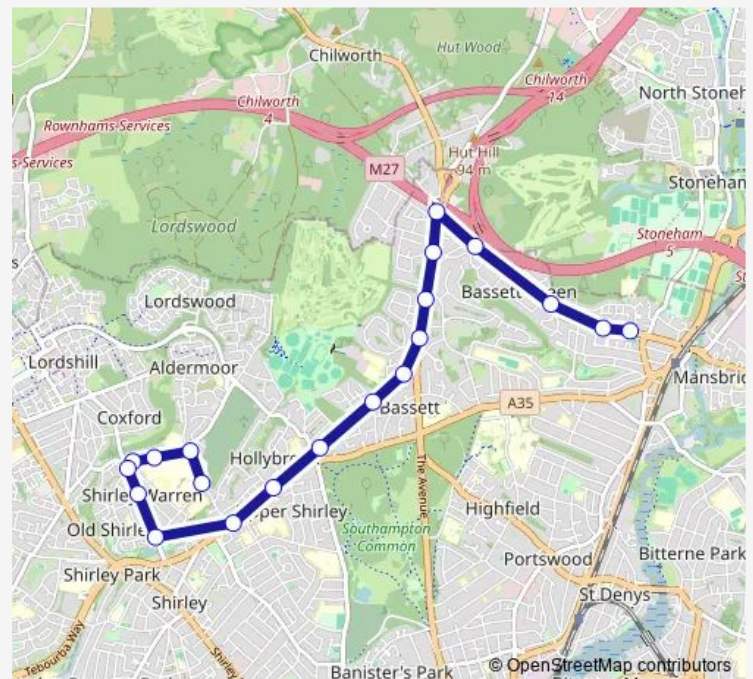

### Direction

General Hospital A&E — Leaside Way

20 stops

[Open route schedule](#)

General Hospital A&E

General Hospital and Cemetery

Vine Road

Warren Avenue

Holly Hill

Ridgemount Avenue

Saxholm Way

Chilworth Roundabout

Westbrook Court

Green Wood Court

Ethelburt Avenue

Leaside Way

### Route schedule

General Hospital A&E — Leaside Way

Monday 07:22-07:37

Tuesday 07:22-07:37

Wednesday 07:22-07:37

Thursday 07:22-07:37

Friday 07:22-07:37

Saturday —

### Route info

Direction: General Hospital A&E

Stops: 20

Trip Duration: 0 hour 43 min

566 — Bassett Green - Lordswood

**Direction**

Leaside Way — Warren Crescent

25 stops