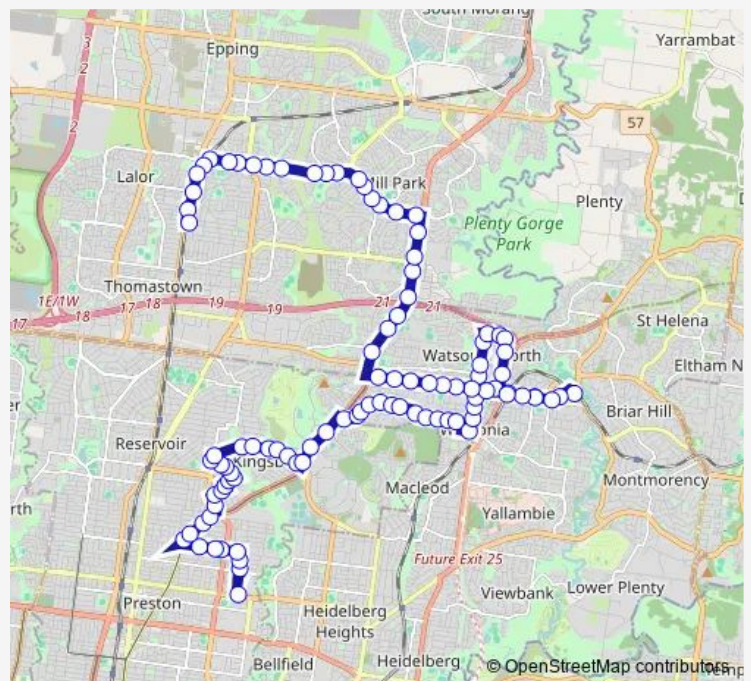

Tuesday 05:24-22:04

Wednesday 05:24-22:04

Thursday 05:24-22:04

Friday 05:24-22:04

Saturday 06:03-21:35

Sunday 05:49-21:05

**Route info**

Direction: Northland Shopping Centre/Murray Rd (Preston)

Stops: 101

Trip Duration: 1 hour 18 min

566 — Lalor - Northland Sc

Arch Gibson Reserve/Dunne St (Reservoir)

Stymie St/Dunne St (Kingsbury)

Wedge St/Dunne St (Kingsbury)

Link St/Dunne St (Kingsbury)

Maryborough Ave/Dunne St (Kingsbury)

Ellerslie St/Dunne St (Kingsbury)

Plenty Rd/Dunne St (Kingsbury)

La Trobe University Medical Centre/Plenty Rd (Kingsbury)

Bundoora Park/Plenty Rd (Kingsbury)

Bundoora Fire Station/Plenty Rd (Bundoora)

Plenty Rd/Greenwood Dr (Bundoora)