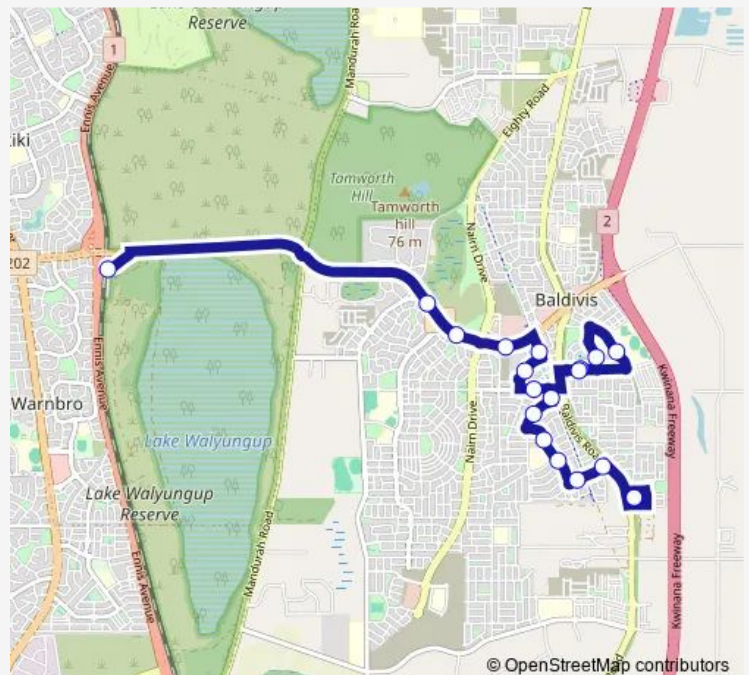

Direction

Warnbro Stn Stand 2 — Heritage Park Dr After Furioso Dr

18 stops

[Open route schedule](#)

- Warnbro Stn Stand 2
- Safety Bay Rd After Eighty Rd
- Safety Bay Rd After Arpenteur Dr
- Safety Bay Rd After Settlers Av
- Burlington Dr Before Norwood Av
- Norwood Av Before Sunbeam App
- Clyde Av After Daylight Ent
- Rivergums Bvd After Baldivis Rd
- Callistemon Gdns After Kennedia Cct
- Stillwater Dr Stand 2
- Rivergums Bvd After Thomasia App
- Acrasia Rd After Clyde Av
- Makybe Dr After Galilee Wy
- Delta Rd After Rimfire Rd
- Hillsborough Av Before Ninian Ct
- Highbury Bvd After Selhurst Pwy
- Highbury Bvd Before Baldivis Rd
- Heritage Park Dr After Furioso Dr

Route schedule

Warnbro Stn Stand 2 — Heritage Park Dr After Furioso Dr

| | |
|-----------|-------------|
| Monday | 08:10-20:49 |
| Tuesday | 08:10-20:49 |
| Wednesday | 08:10-20:49 |
| Thursday | 08:10-20:49 |
| Friday | 08:10-20:49 |
| Saturday | 07:50-18:50 |
| Sunday | 08:50-18:50 |

Route info

Direction: Warnbro Stn Stand 2

Stops: 18

Trip Duration: 0 hour 30 min

© OpenStreetMap contributors

Direction

Safety Bay Rd After Settlers Av — Viva Bvd Ridgeway Senior High School Stand 1

14 stops

[Open route schedule](#)

Safety Bay Rd After Settlers Av

Burlington Dr Before Norwood Av

Norwood Av Before Sunbeam App

Clyde Av After Daylight Ent

Acrasia Rd After Clyde Av

Makybe Dr After Galilee Wy

Delta Rd After Rimfire Rd