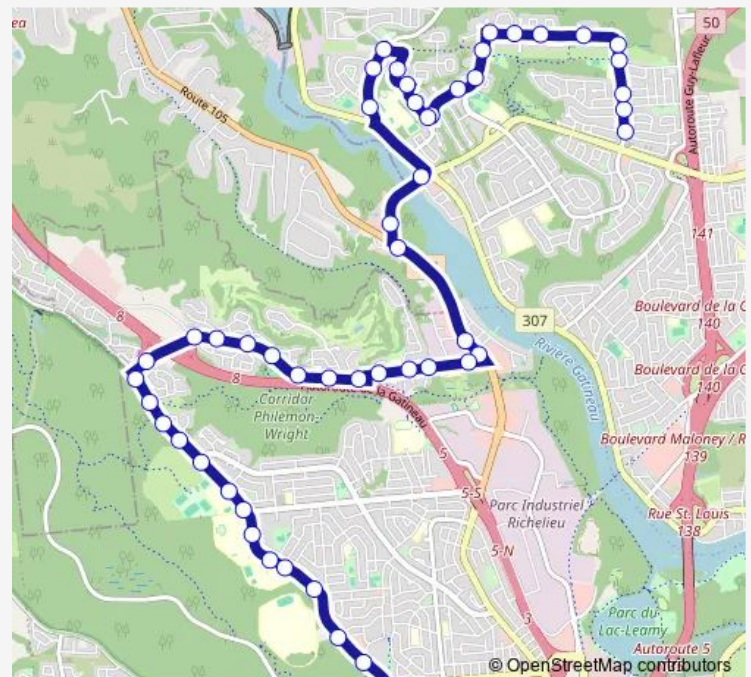

Thursday 06:46

Friday 06:46

Saturday —

Sunday —

Route info

Direction: de Cannes/de Cavaillon

Stops: 53

Trip Duration: 0 hour 44 min

■ 566 — Mont-LUC/DU Barry/NV Frontières

Pont Alonzo Wright/Route 105

Route 105/Pont Alonzo Wright

Saint-Joseph/Juneau

Saint-Joseph/Freeman

Freeman/Audet

Freeman/Audet

Freeman/du Dôme

Thursday 15:18

Friday 15:18

Saturday —

Sunday —

Route info

Direction: Fictif Départ Cnf

Stops: 50

Trip Duration: 0 hour 40 min

Terminus Freeman

Saint-Joseph/Juneau

Route 105/Pont Alonzo Wright

Pont Alonzo Wright/Route 105

Saint-Louis/Lebaudy

Saint-Louis/Lebaudy

des Érables/Saint-Alexandre

des Érables/Saint-Alexandre