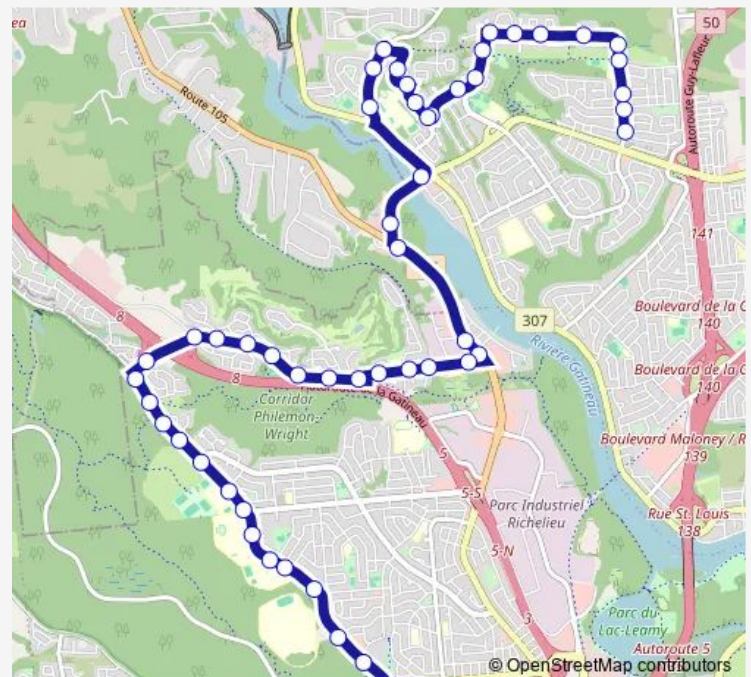

Thursday 06:46

Friday 06:46

Saturday —

Sunday —

Route info

Direction: de Cannes/de Cavaillon

Stops: 53

Trip Duration: 0 hour 44 min

■ 566 — Mont-LUC/DU Barry/NV Frontières

Pont Alonzo Wright/Route 105

Route 105/Pont Alonzo Wright

Saint-Joseph/Juneau

Saint-Joseph/Freeman

Freeman/Audet

Freeman/Audet

Freeman/du Dôme

Thursday 15:18

Friday 15:18

Saturday —

Sunday —

Route info

Direction: Fictif Départ Cnf

Stops: 50

Trip Duration: 0 hour 40 min

Terminus Freeman

Saint-Joseph/Juneau

Route 105/Pont Alonzo Wright

Pont Alonzo Wright/Route 105

Saint-Louis/Lebaudy

Saint-Louis/Lebaudy

des Érables/Saint-Alexandre

des Érables/Saint-Alexandre