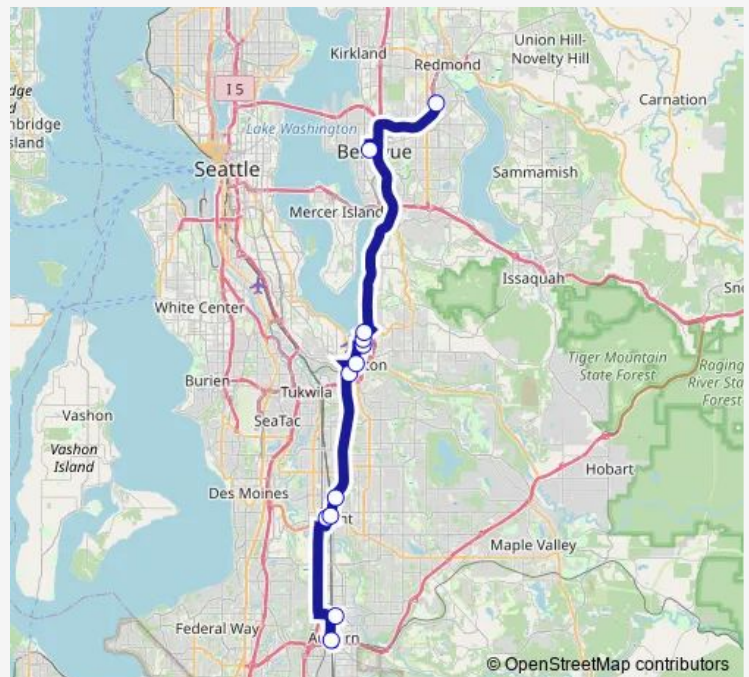

Auburn Park And Ride - Bay 1

Auburn Transit Center - Bay 4

### Route schedule

Redmond Technology Station Acs & 156th Ave NE - Bay 4 — Auburn Transit Center - Bay 4

Monday 13:38-18:34

Tuesday 13:38-18:34

Wednesday —

Thursday 13:38-18:34

Friday 13:38-18:34

Saturday —

### Route info

Direction: Redmond Technology Station Acs & 156th Ave NE - Bay 4

Stops: 12

Trip Duration: 1 hour 54 min

### Direction

Auburn Transit Center - Bay 2 — State Route 520 & NE 40th St

12 stops

[Open route schedule](#)

Auburn Transit Center - Bay 2

Auburn Park And Ride - Bay 1

W Smith St & 4th Ave N

Kent Sounder Station - Bay 3