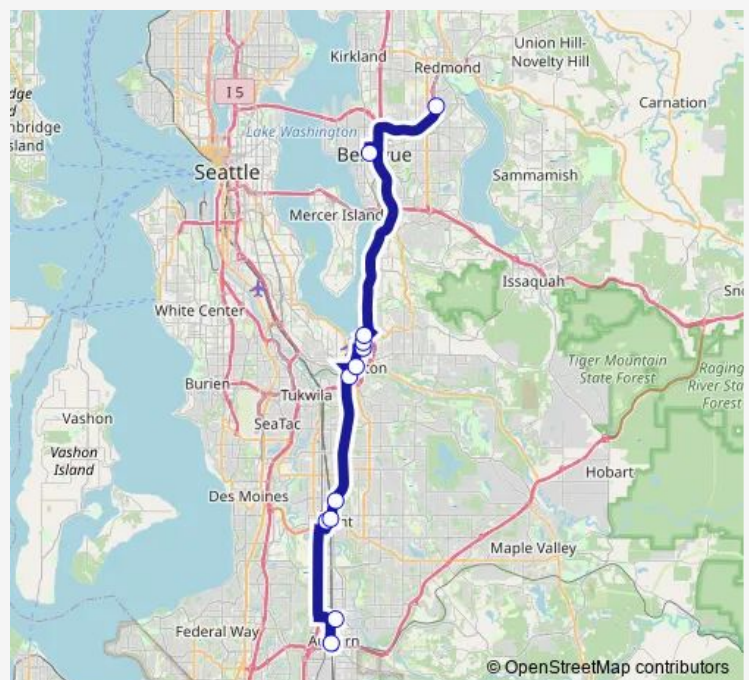

Southport Dr N & Lake Washington Blvd N

Park Ave N & N 8th St

Renton Transit Center - Bay 4

Sr 167 & SW 7th St

Central Ave N & S 228th St

Kent Sounder Station - Bay 9

4th Ave N & W Smith St

Auburn Park And Ride - Bay 1

Auburn Transit Center - Bay 4

Route schedule

Redmond Technology Station Acs & 156th Ave NE - Bay 4 — Auburn Transit Center - Bay 4

Monday 13:38-18:34

Tuesday 13:38-18:34

Wednesday —

Thursday 13:38-18:34

Friday 13:38-18:34

Saturday —

Sunday —

Route info

Direction: Redmond Technology Station Acs & 156th Ave NE - Bay 4

Stops: 12

Trip Duration: 1 hour 34 min

Direction

Auburn Transit Center - Bay 2 — State Route 520 & NE 40th St

12 stops

[Open route schedule](#)

Auburn Transit Center - Bay 2

Auburn Park And Ride - Bay 1

W Smith St & 4th Ave N

Kent Sounder Station - Bay 3

Central Ave N & S 228th St

Rainier Ave S & S 7th St