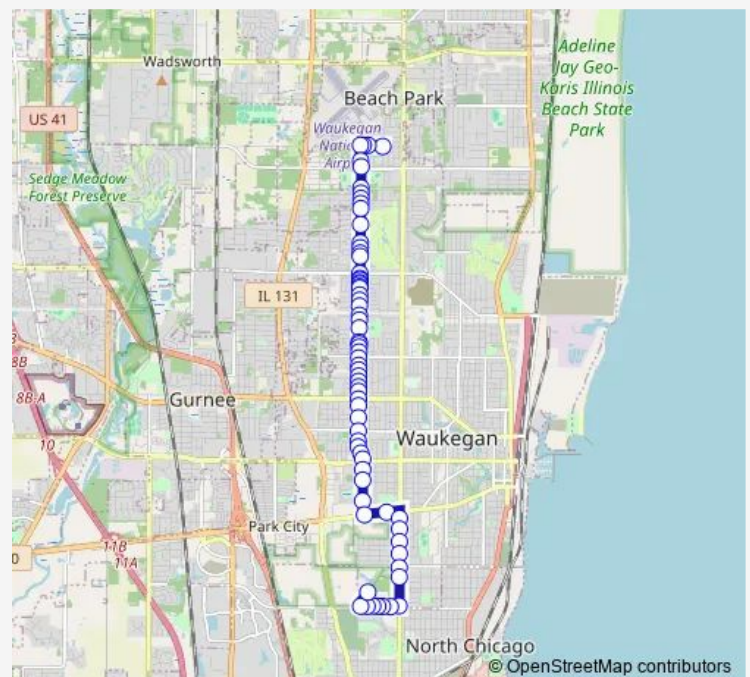

Mcaree Rd & Huron Rd

Mcaree Rd & Menominee Rd

Mcaree Rd & Dakota Rd

Route schedule

Edgewood Rd & Newcastle Rd — Whispering Oaks Apartments (2479 W Dugdale Rd)

Monday 06:09-17:48

Tuesday 06:09-17:48

Wednesday 06:09-17:48

Thursday 06:09-17:48

Friday 06:09-17:48

Saturday —

Sunday —

Route info

Direction: Edgewood Rd & Newcastle Rd

Stops: 66

Trip Duration: 0 hour 23 min

566 — Mcaree - Keller

Mcaree Rd & Illini Rd

Mcaree Rd & Florida Ave

Mcaree Rd & Cheyenne Rd

Mcaree Rd & Greenwood Ave

Mcaree Rd & Clearview Ave

1701-1725 N Mcaree Rd

Mcaree Rd & Atlantic Ave

Mcaree Rd & Sycamore Dr

Mcaree Rd & Berry Ct

Mcaree Rd & Theresa Ave

Mcaree Rd & Grove Ave

Mcaree Rd & Glen Flora Ave

Mcaree Rd & Northmoor Ave

Mcaree Rd & Nemery Ct

Mcaree Rd & Northfield Ave