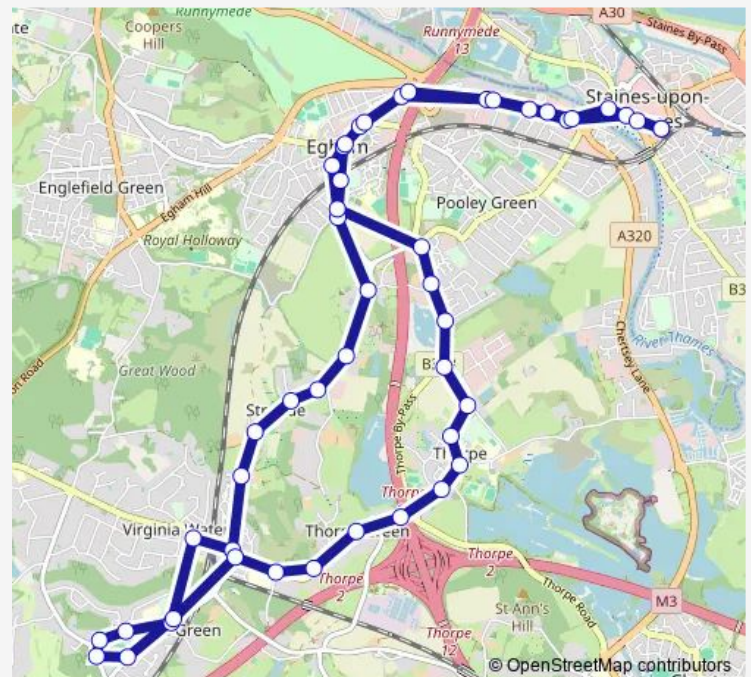

Clockhouse Lane West

Great Fosters

Hurst Lane

Luddington Avenue

Edgell Close

Royal Standard

Limetree Walk

Station Parade

Trumpsgreen Shops

Cabrera Avenue

King George V Playing Field

Route schedule

Elmsleigh Bus Station — Elmsleigh Bus Station

Monday 09:19-17:00

Tuesday 09:19-17:00

Wednesday 09:19-17:00

Thursday 09:19-17:00

Friday 09:19-17:00

Saturday 09:19-17:00

Sunday —

Route info

Direction: Elmsleigh Bus Station

Stops: 48

Trip Duration: 0 hour 46 min

566 — Staines - Virginia Water - Staines

Knowle Hill

Oak Tree Close

Trumpsgreen Shops

Sandhills Court

Trumps Mill Lane

Rose and Crown

Thorpe Green