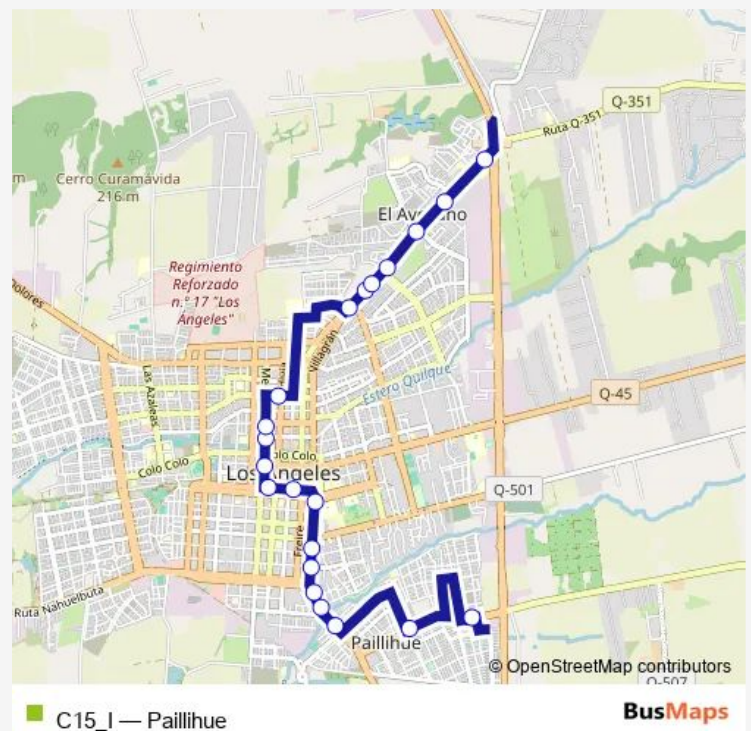

Direction

Francisco Encina / Pto. Alegre — Sor Vicenta / Las Industrias

21 stops

[Open route schedule](#)

Francisco Encina / Pto. Alegre

Francisco Encina / Jorge Inostroza

Los Carrera / Edmundo Arellano

Los Carrera / Maria Auxiliadora

Mendoza / Tucapel

Galvarino / Valdivia

Sor Vicenta / Guillermo Marconi

Sor Vicenta / Pje. Tres

Sor Vicenta / Oriente

Sor Vicenta / Terminal de buses Los Angeles

Sor Vicenta / Nieves Vasquez

Sor Vicenta / Supermercado

Sor Vicenta / Las Industrias

Route schedule

Francisco Encina / Pto. Alegre — Sor Vicenta / Las Industrias

Monday 07:46-19:46

Tuesday 07:46-19:46

Wednesday 07:46-19:46

Thursday 07:46-19:46

Friday 07:46-19:46

Saturday 07:46-19:46

Sunday 07:46-19:46

Route info

Direction: Francisco Encina / Pto. Alegre

Stops: 21

Trip Duration: 0 hour 28 min

C15_I Bus time schedules and route maps are available in an offline PDF at busmaps.com. Use the busmaps.com website to see live bus times, train schedule or subway schedule, and step-by-step directions for all public transit in Los Angeles