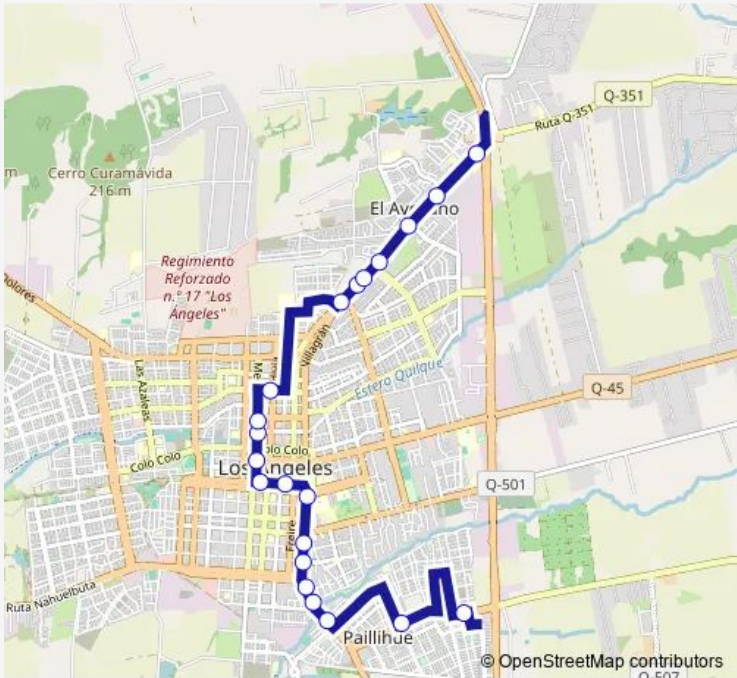

[Go to website](#)

**Direction**  
 Francisco Encina / Bogota — Sor Vicenta / Las Industrias  
 21 stops  
[Open route schedule](#)

- Francisco Encina / Bogota
- Francisco Encina / Jorge Inostroza
- Los Carrera / Edmundo Arellano
- Los Carrera / Maria Auxiliadora
- Los Carrera / Vicuna Mackenna
- Los Carrera / Eleuterio Ramirez
- Los Carrera / P. Lynch
- Los Carrera / Ricardo Vicuna
- Ricardo Vicuna / Colon
- Ricardo Vicuna / Mendoza
- Mendoza / Lautaro
- Mendoza / Rengo
- Mendoza / Tucapel
- Galvarino / Valdivia
- Sor Vicenta / Guillermo Marconi
- Sor Vicenta / Pje. Tres
- Sor Vicenta / Oriente
- Sor Vicenta / Terminal de buses Los Angeles
- Sor Vicenta / Nieves Vasquez
- Sor Vicenta / Supermercado
- Sor Vicenta / Las Industrias

Route schedule  
 Francisco Encina / Bogota — Sor Vicenta / Las Industrias

Monday	07:46-19:46
Tuesday	07:46-19:46
Wednesday	07:46-19:46
Thursday	07:46-19:46
Friday	07:46-19:46
Saturday	07:46-19:46
Sunday	07:46-19:46

Route info  
 Direction: Francisco Encina / Bogota  
 Stops: 21  
 Trip Duration: 0 hour 28 min

C15\_I — Paillihue **BusMaps**

C15\_I Bus time schedules and route maps are available in an offline PDF at [busmaps.com](https://busmaps.com). Use the [busmaps.com](https://busmaps.com) website to see live bus times, train schedule or subway schedule, and step-by-step directions for all public transit in Los Angeles

The schedule is provided in the local timezone. Times with "(+1)" indicate departures on the next day.

PDF file created on 2025-01-16

2024 BusMaps.com - All Rights Reserved