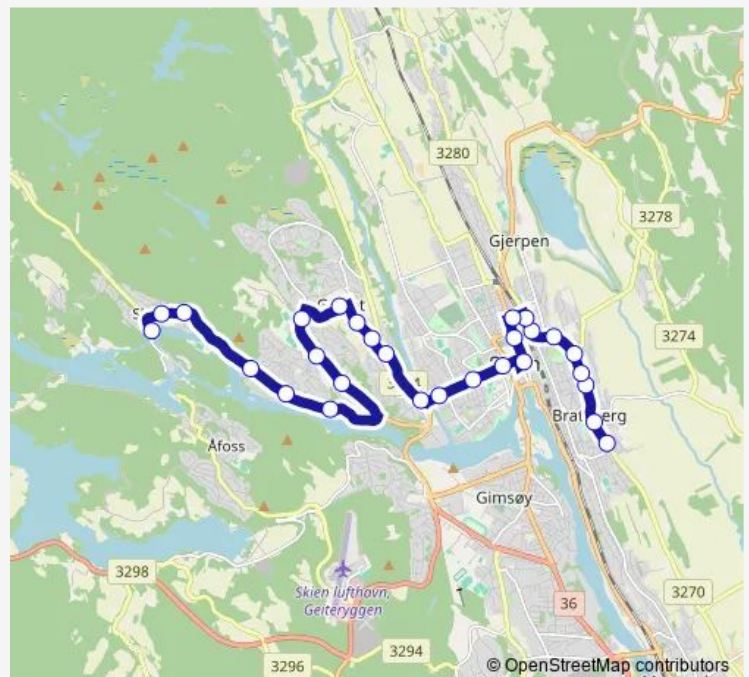

### Route schedule

Kanalen — Hestehagvegen

Monday 06:05-22:05

Tuesday 06:05-22:05

Wednesday 06:05-22:05

Thursday 06:05-22:05

Friday 06:05-22:05

Saturday 08:05-22:05

### Route info

Direction: Kanalen

Stops: 28

Trip Duration: 0 hour 26 min

■ P7 — Skotfoss-Bratsberg

BusMaps

Monrads gate

Frognerkrysset