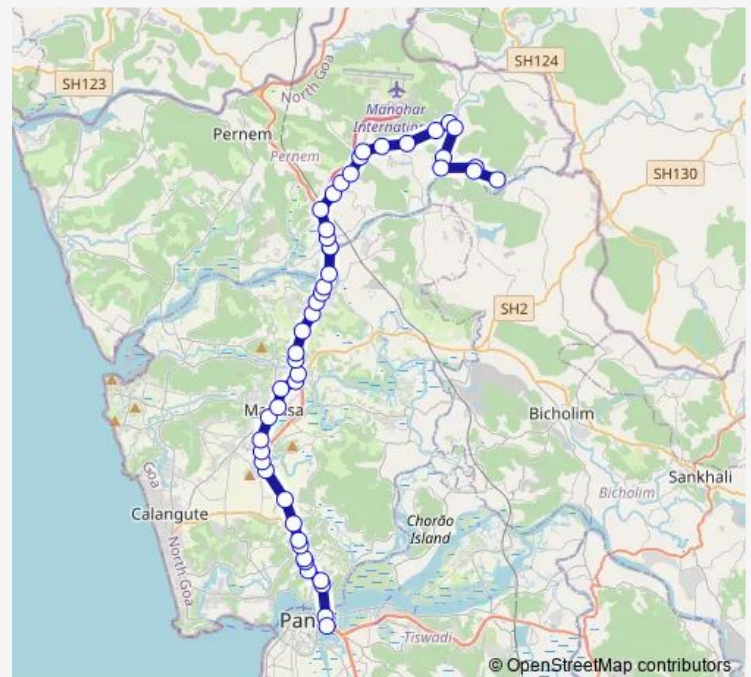

Bus PRV88 Panaji MKT - Halarna via Kulan

[Go to website](#)

Direction

Panaji Cruises — Halarna

48 stops

[Open route schedule](#)

Panaji Cruises

Panaji KTC Bus Stand

Sai Service

Pundalik Nagar

Teen Building

Training College

Mall De Goa

Gulyakade

Porvorim Copel

Vadakade

Porvorim Tisk

Guirim Cross

Posrare

Green Park Junction

Guirim Copel

Mapusa KTC Bus Stand

Mapusa Court

Dhuler

Peddem

Karaswada Char Rasta

Karaswada Idc

Route schedule

Panaji Cruises — Halarna

Monday 14:30-17:35

Tuesday 14:30-17:35

Wednesday 14:30-17:35

Thursday 14:30-17:35

Friday 14:30-17:35

Saturday 14:30-17:35

Sunday 14:30-17:35

Route info

Direction: Panaji Cruises

Stops: 48

Trip Duration: 1 hour 35 min

■ PRV88 — Panaji MKT - Halarna via Kulan