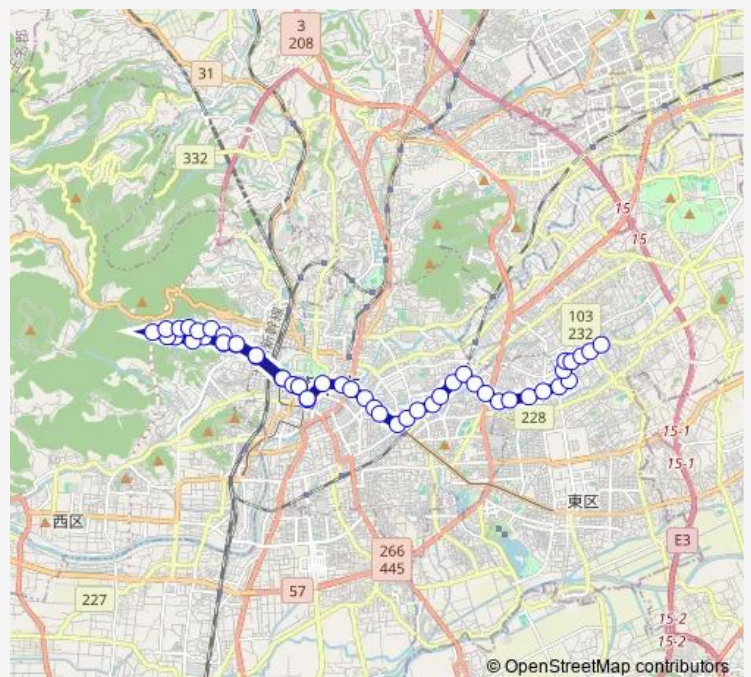

Bus W11h11 : 桜町バスターミナル→荒尾橋→桜町- バスターミナル→熊高正門→長嶺団地

[Go to website](#)

Direction

undefined — undefined

0 stops

[Open route schedule](#)

Route schedule

undefined — undefined

Monday	—
Tuesday	07:30-09:03
Wednesday	07:30-09:03
Thursday	07:30-09:03
Friday	07:30-09:03
Saturday	—
Sunday	—

Route info

Direction:

Stops: 0

Trip Duration: — min

■ W11h11 : 桜町バスターミナル→荒尾橋→
桜町バスターミナル→熊高正門→長嶺団地

The schedule is provided in the local timezone. Times with "(+1)" indicate departures on the next day.

PDF file created on 2024-12-21

2024 BusMaps.com - All Rights Reserved