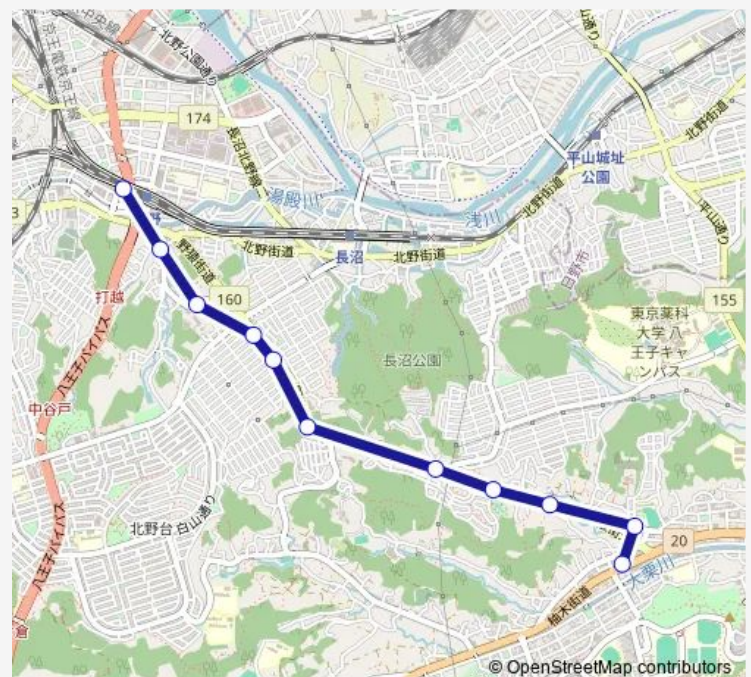

Direction

由木折返場 — 北野駅南口

11 stops

[Open route schedule](#)

由木折返場

由木中央小学校

殿ヶ谷戸

めぐみ野

由木折返場 — 北野駅南口

Monday 06:59-07:10

Tuesday 06:59-07:10

Wednesday 06:59-07:10

Thursday 06:59-07:10

Friday 06:59-07:10

Saturday —

Sunday —

Route info

Direction: 由木折返場

Stops: 11

Trip Duration: 0 hour 17 min

北 0 2 Bus time schedules and route maps are available in an offline PDF at busmaps.com. Use the busmaps.com website to see live bus times, train schedule or subway schedule, and step-by-step directions for all public transit in Hachioji