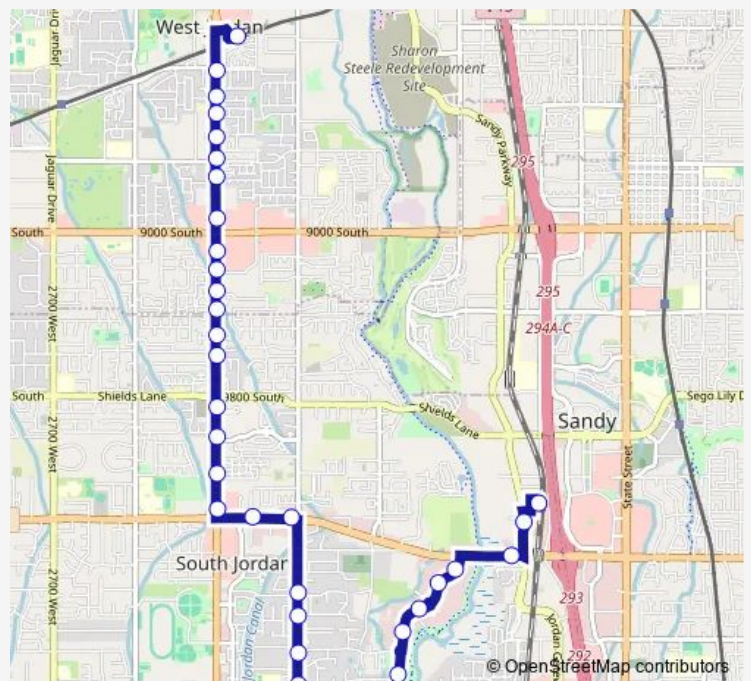

Redwood Rd @ 9593 S

Route schedule

South Jordan Station (Bay A) — West Jordan City Center Stn (Bay A)

Monday 05:40-21:40

Tuesday 05:40-21:40

Wednesday 05:40-21:40

Thursday 05:40-21:40

Friday 05:40-21:40

Saturday 05:43-20:43

Sunday —

Route info

Direction: South Jordan Station (Bay A)

Stops: 34

Trip Duration: 0 hour 22 min

218 — South Jordan

Redwood Rd @ 9545 S

Redwood Rd @ 8405 S

Redwood Rd @ 8347 S

Redwood Rd @ 8205 S

West Jordan City Center Stn (Bay A)

Direction

West Jordan City Center Stn (Bay A) — South Jordan Station (Bay A)

34 stops

[Open route schedule](#)

Sunday —

Route info

Direction: West Jordan City Center Stn (Bay A)

Stops: 34

Trip Duration: 0 hour 27 min

11400 S @ 1231 W

River Front Pkwy @ 11309 S

River Front Pkwy @ 11221 S