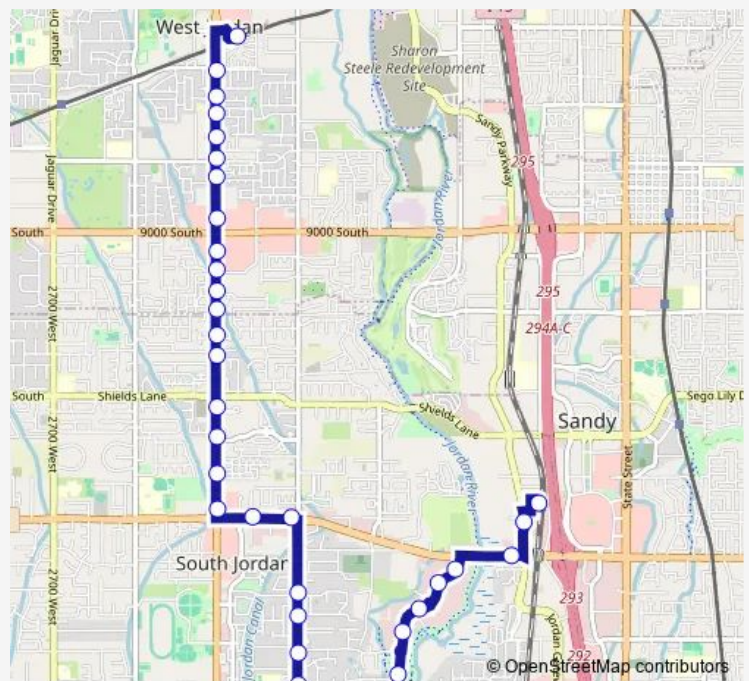

### Route schedule

South Jordan Station (Bay A) — West Jordan City Center Stn (Bay A)

Monday 05:40-21:40

Tuesday 05:40-21:40

Wednesday 05:40-21:40

Thursday 05:40-21:40

Friday 05:40-21:40

Saturday 05:43-20:43

### Route info

Direction: South Jordan Station (Bay A)

Stops: 34

Trip Duration: 0 hour 22 min

218 — South Jordan

Redwood Rd @ 9545 S

Redwood Rd @ 9375 S

Redwood Rd @ 9283 S

## Route schedule

West Jordan City Center Stn (Bay A) — South Jordan Station (Bay A)

Monday 05:52-20:56

Tuesday 05:52-20:52

Wednesday 05:52-20:52

Thursday 05:52-20:52

Friday 05:52-20:52

Saturday 05:56-20:56

## Route info

Direction: West Jordan City Center Stn (Bay A)

Stops: 33

Trip Duration: 0 hour 27 min

River Front Pkwy @ 11309 S

River Front Pkwy @ 11221 S

River Front Pkwy @ 10995 S

River Front Pkwy @ 10903 S