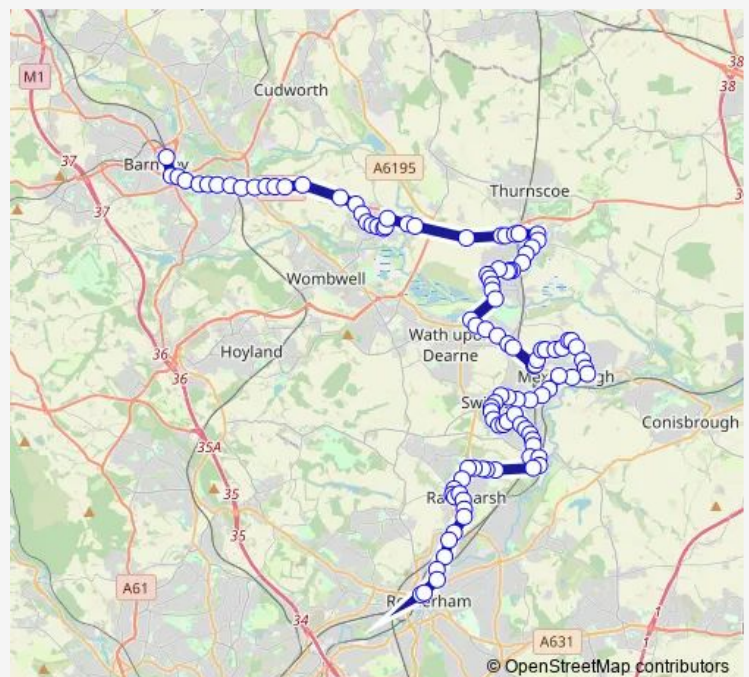

Rawmarsh Road/Grafton Bridge

Rotherham Road/Stadium Way

Rotherham Road/The Gateway

Rotherham Road/Taylors Lane

Great Eastern Way/Broad Street

Barber's Avenue/Aldwarke Lane

Barber's Avenue/Victoria Road

Barber's Avenue/Goosebutt Street

Thursday 18:25-23:25

Friday 18:25-23:25

Saturday 18:25-23:25

Sunday 07:25-23:25

Route info

Direction: Rotherham Interchange/A3

Stops: 44

Trip Duration: 0 hour 37 min

218 — Rotherham - Cortonwood or Barnsley

Glasshouse Lane/Greenwood Road

Victoria Street/Glasshouse Lane

Highthorn Road/Victoria Road

Highthorn Road/Sivilla Road

Highthorn Road/Meadow View Road

Highthorn Road/Birdwell Road

Mexborough Interchange/B1

Direction

Rotherham Interchange/A3 — Barnsley Interchange/A20

107 stops

[Open route schedule](#)

Rotherham Interchange/A3

St Anns Road/Selborne Street

Rawmarsh Road/Grafton Bridge