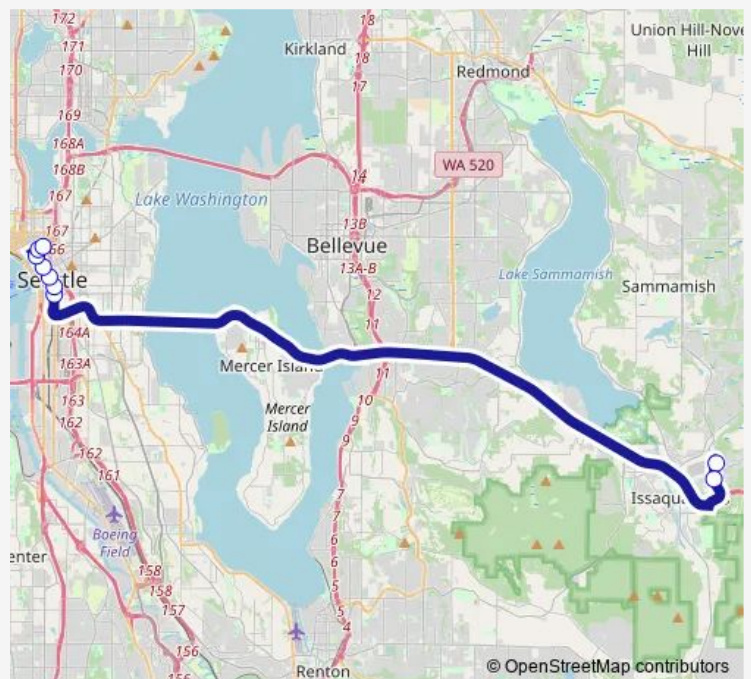

4th Ave S & S Jackson St

4th Ave S & S Washington St

4th Ave & Cherry St

4th Ave & Seneca St

4th Ave & Pike St

Olive Way & 6th Ave

Olive Way & 8th Ave

Route schedule

Issaquah Highlands Park & Ride - Bay 4 — Olive Way & 8th Ave

Monday 06:08-07:57

Tuesday 06:08-07:57

Wednesday —

Thursday 06:08-07:57

Friday 06:08-07:57

Saturday —

Sunday —

Route info

Direction: Issaquah Highlands Park & Ride - Bay 4

Stops: 9

Trip Duration: 0 hour 34 min

Direction

Stewart St & Yale Ave N — Issaquah Highlands Park & Ride - Bay 4

11 stops

[Open route schedule](#)

Tuesday 15:34-18:18

Wednesday —

Thursday 15:34-18:18

Friday 15:34-18:18

Saturday —

Sunday —

Route info

Direction: Stewart St & Yale Ave N