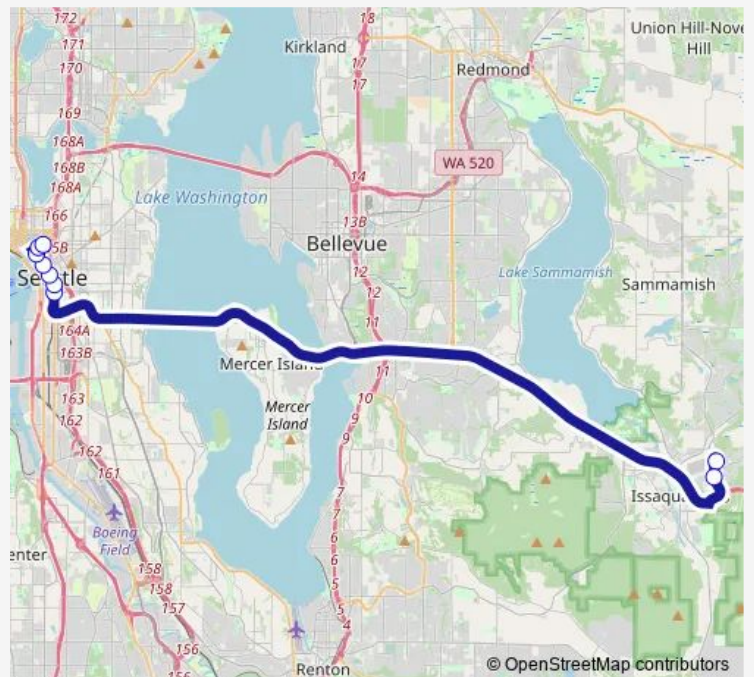

4th Ave S & S Jackson St

4th Ave S & S Washington St

4th Ave & Cherry St

4th Ave & Seneca St

4th Ave & Pike St

Olive Way & 6th Ave

Olive Way & 8th Ave

Route schedule

Issaquah Highlands Park & Ride - Bay 4 — Olive Way & 8th Ave

Monday 06:08-07:57

Tuesday 06:08-07:57

Wednesday —

Thursday 06:08-07:57

Friday 06:08-07:57

Saturday —

Sunday —

Route info

Direction: Issaquah Highlands Park & Ride - Bay 4

Stops: 9

Trip Duration: 0 hour 37 min

Direction

Stewart St & Yale Ave N — Issaquah Highlands Park & Ride - Bay 4

11 stops

[Open route schedule](#)

Tuesday 15:34-18:18

Wednesday —

Thursday 15:34-18:18

Friday 15:34-18:18

Saturday —

Sunday —

Route info

Direction: Stewart St & Yale Ave N