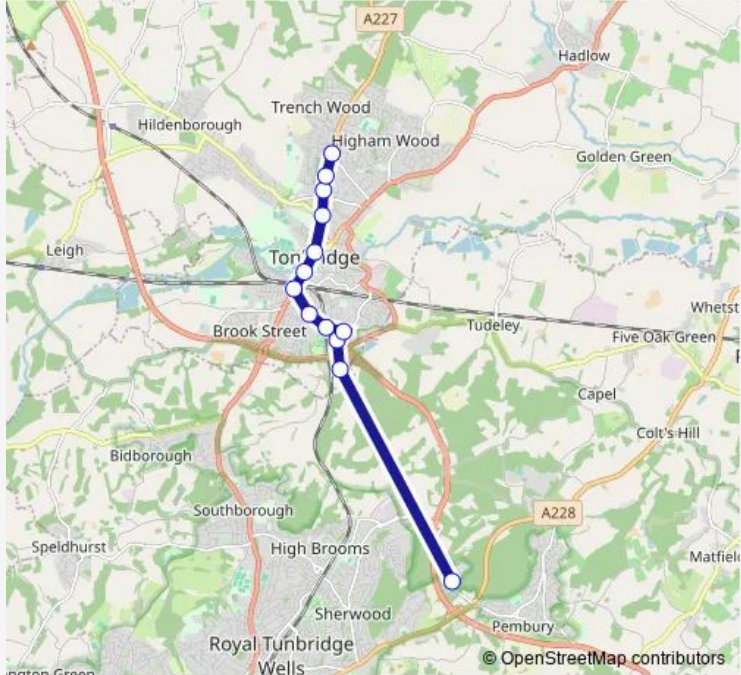

Bus 218 Pembury Hospital - Tonbridge - Trench Wood

[Go to website](#)

Direction
 Pinnacles — Tunbridge Wells Hospital
 33 stops
[Open route schedule](#)

- Pinnacles
- Penruddocke House
- St Philip's Church
- Winchester Road
- Hopgarden Road
- Dodd Road
- Martin Hardie Way
- Methodist Church
- Hunt Road
- Turner Road
- Higham School Road
- Raeburn Close
- Darwin Drive
- Whistler Road
- Denbeigh Drive
- York Parade
- Bishops Oak Ride
- Heather Walk
- Greenfrith Drive
- Trench Road
- Tyne Road

Route schedule
 Pinnacles — Tunbridge Wells Hospital

Monday	06:49-18:55
Tuesday	06:49-18:55
Wednesday	06:49-18:55
Thursday	06:49-18:55
Friday	06:49-18:55
Saturday	07:05-18:35
Sunday	—

Route info
 Direction: Pinnacles
 Stops: 33
 Trip Duration: 0 hour 30 min

Direction: Tunbridge Wells Hospital

Stops: 13

Trip Duration: 0 hour 31 min

Direction

Pinnacles — Tunbridge Wells Hospital

20 stops

[Open route schedule](#)

Pinnacles

Saturday 06:43-18:13

Sunday —

Route info

Direction: Tunbridge Wells Hospital

Stops: 13

Trip Duration: 0 hour 34 min

218 Bus time schedules and route maps are available in an offline PDF at busmaps.com. Use the busmaps.com website to see live bus times, train schedule or subway schedule, and step-by-step directions for all public transit in Tonbridge