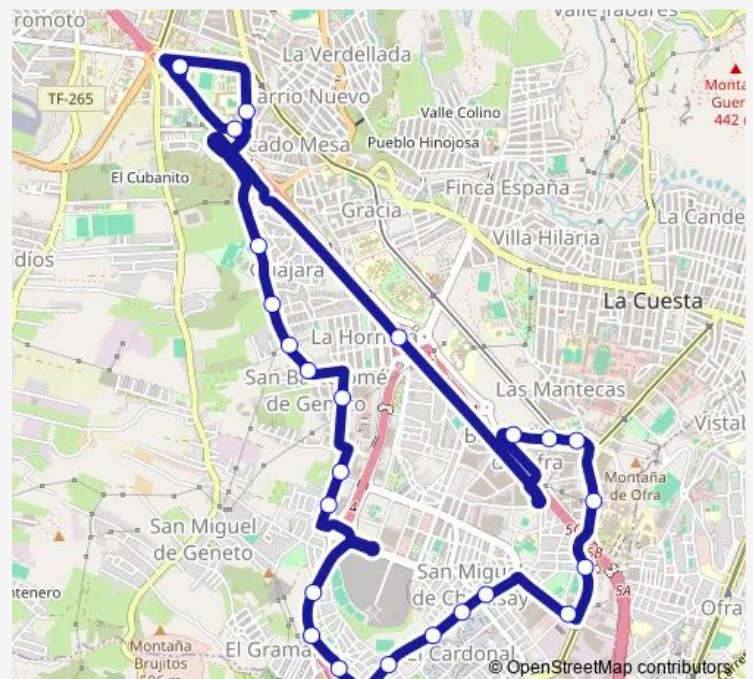

Direction

Intercambiador Laguna (T) — Intercambiador Laguna (T)

26 stops

[Open route schedule](#)

Intercambiador Laguna (T)

IES LA Laboral

Campus DE Guajara (T)

Patrona DE Canarias

SAN Bartolomé

Route schedule

Intercambiador Laguna (T) — Intercambiador Laguna (T)

Monday 06:45-21:00

Tuesday 06:45-20:15

Wednesday 06:45-20:15

Thursday 06:45-20:15

Friday 06:45-20:15

Saturday 08:00-21:00

Sunday 08:00-21:00

Route info

Direction: Intercambiador Laguna (T)

Stops: 26

Trip Duration: 0 hour 28 min

218 — Circular Int.LI -> HUC - EL Cardonal - LOS Andenes

Geneto

Guajara

Casa DE Venezuela

Lora Y Tamayo

Intercambiador Laguna (T)

218 Bus time schedules and route maps are available in an offline PDF at busmaps.com. Use the busmaps.com website to see live bus times, train schedule or subway schedule, and step-by-step directions for all public transit in Santa Cruz de Tenerife