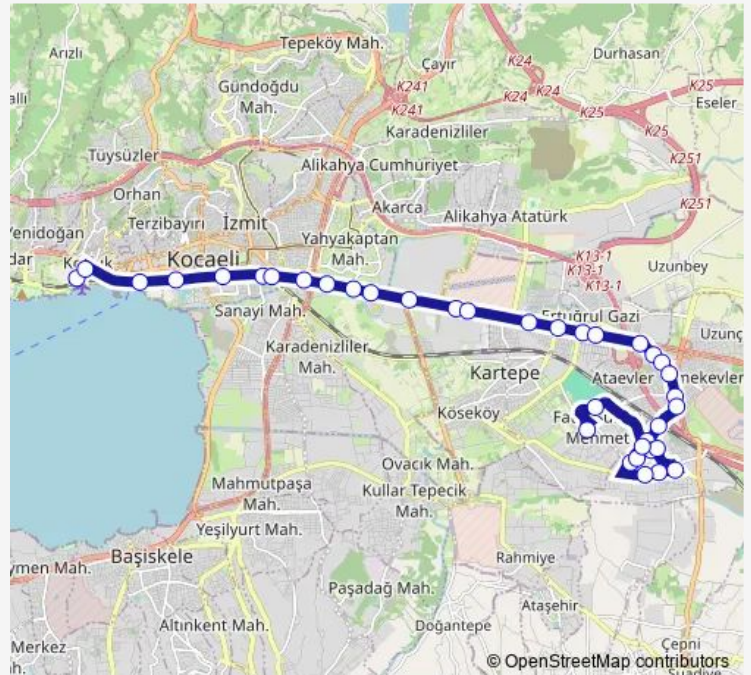

## Route schedule

Bati Terminali Peronlar — KARTEPE KAYMAKAMLIK

Monday 00:15-23:23

Tuesday 00:15-23:23

Wednesday 00:15-23:23

Thursday 00:15-23:23

Friday 00:15-23:23

Saturday 00:15-23:23

## Route info

Direction: Bati Terminali Peronlar

Stops: 36

Trip Duration: 0 hour 30 min

■ 218 — Sarimeşe-İzmit

BusMaps

ATAEVLER ÜÇYOL KAVŞAK

UZUNÇİFTLİK ÇAMLIK CAMİİ