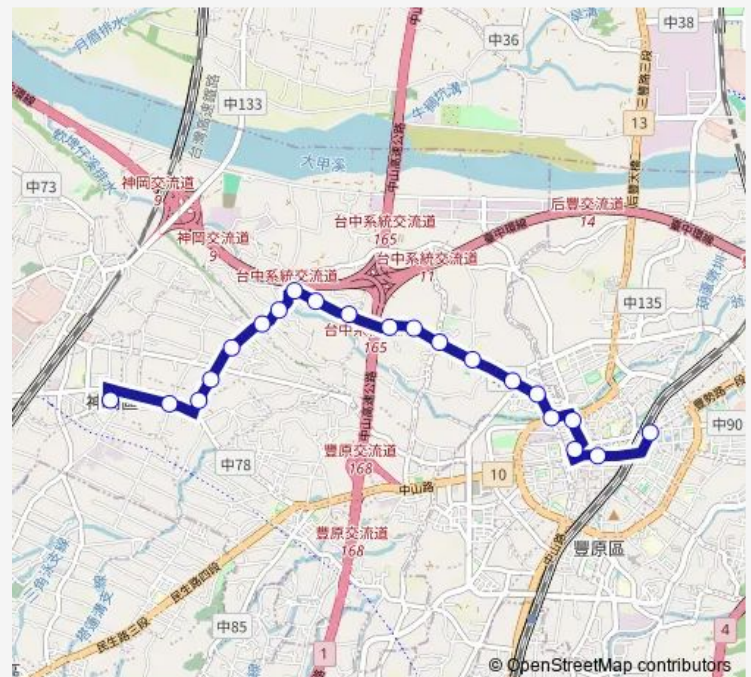

Thursday 08:25-16:20

Friday 08:25-16:20

Saturday 08:25-16:20

Sunday 08:25-16:20

Route info

Direction: Tc_神岡區公所

Stops: 23

Trip Duration: 0 hour 24 min